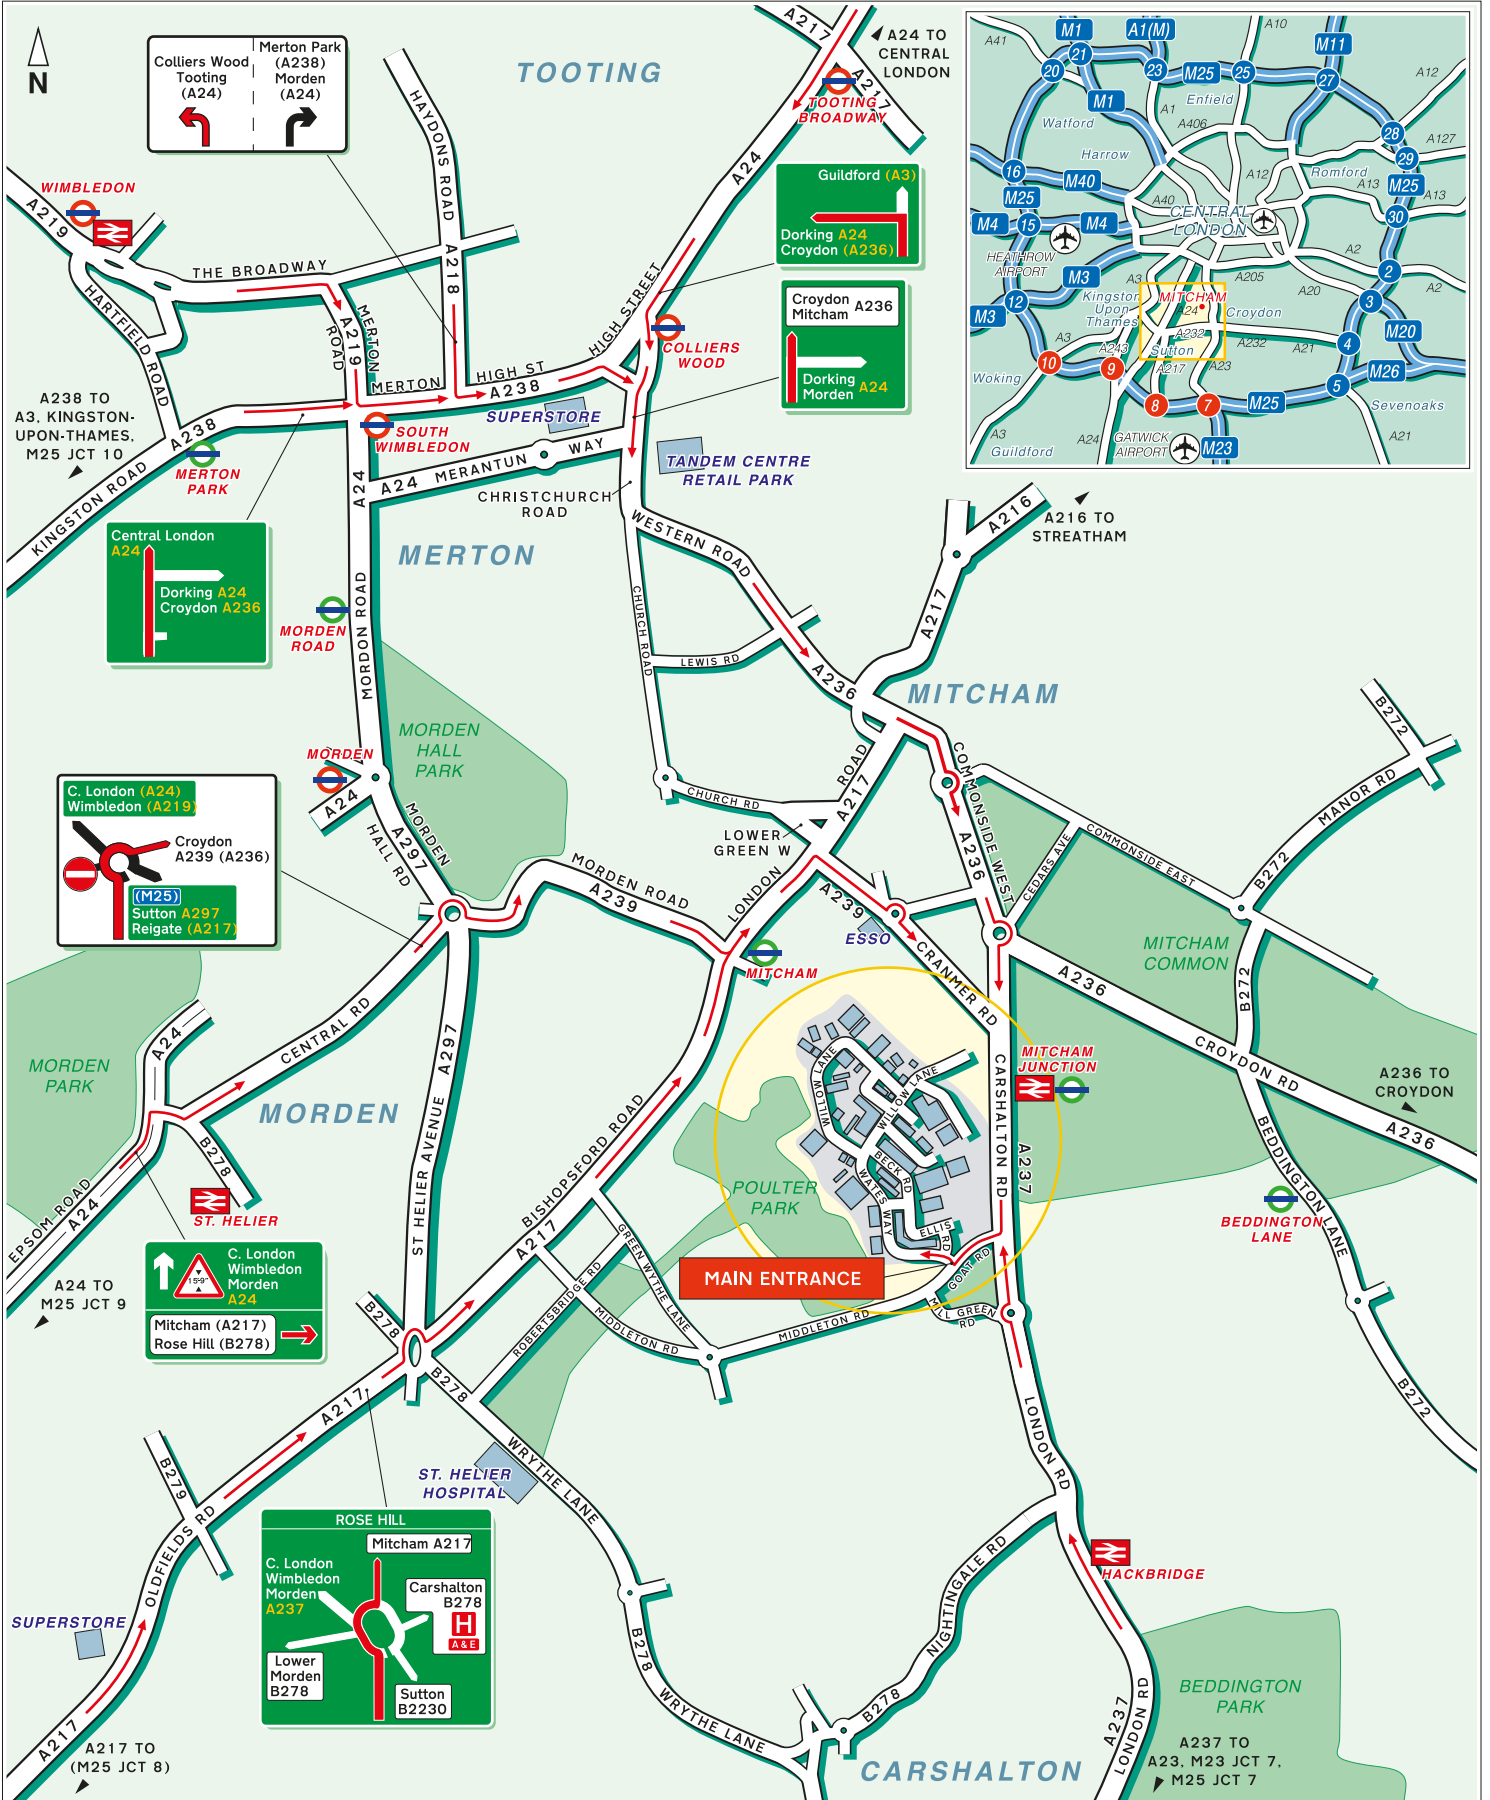

Public Transport

 **By Tram**

Mitcham Junction Station
Approximately 5-10 minutes walk. For information on train operators and times phone National Rail Enquiries on 0845 7484950.

 **By Rail**

Mitcham Junction Station
Approximately 5-10 minutes walk.

 **By Air**

Gatwick Airport
Approximately 35 minutes drive away.
Heathrow Airport
Approximately 45 minutes drive away.

Setsquare Staging
3-9 Willow Lane
Mitcham
CR4 4NA
Tel: 020 8687 7400

Public Transport

 **By Tram**

Mitcham Junction Station
Approximately 5-10 minutes walk. For information on train operators and times phone National Rail Enquiries on 0845 7484950.

 **By Rail**

Mitcham Junction Station
Approximately 5-10 minutes walk.

 **By Air**

Gatwick Airport
Approximately 35 minutes drive away.
Heathrow Airport
Approximately 45 minutes drive away.

Setsquare Staging
3-9 Willow Lane
Mitcham
CR4 4NA
Tel: 020 8687 7400