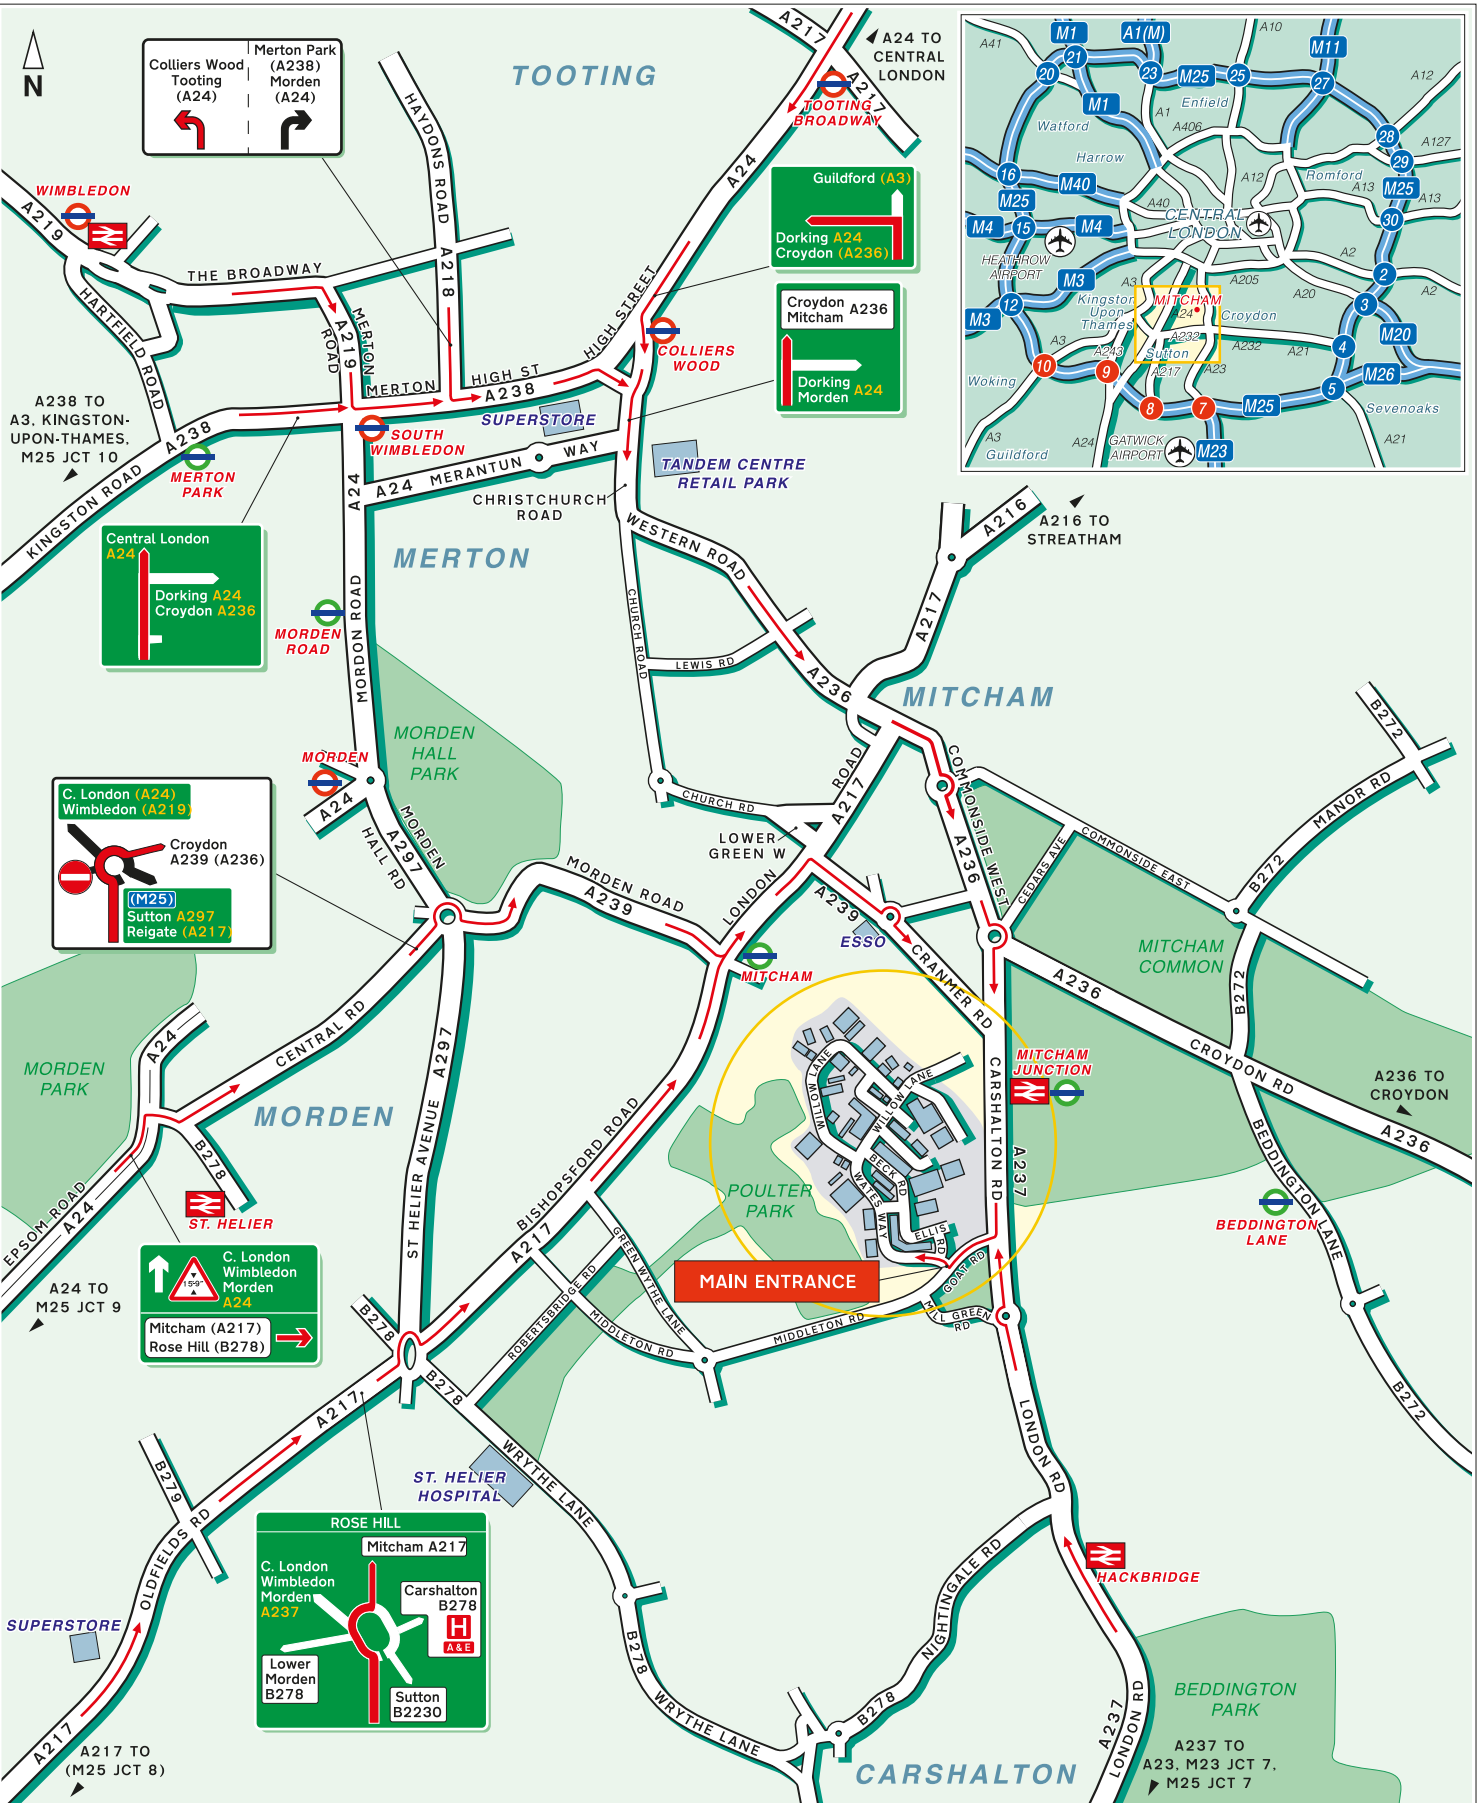

Public Transport

 **By Tram**

Mitcham Junction Station
 Approximately 5-10 minutes walk. For information on train operators and times phone National Rail Enquiries on 0845 7484950.

 **By Rail**

Mitcham Junction Station
 Approximately 5-10 minutes walk.

 **By Air**

Gatwick Airport
 Approximately 35 minutes drive away.
Heathrow Airport
 Approximately 45 minutes drive away.

Estate Map

Public Transport

By Tram

Mitcham Junction Station
 Approximately 5-10 minutes walk. For information on train operators and times phone National Rail Enquiries on 0845 7484950.

By Rail

Mitcham Junction Station
 Approximately 5-10 minutes walk.

By Air

Gatwick Airport
 Approximately 35 minutes drive away.
Heathrow Airport
 Approximately 45 minutes drive away.

Unit 23 -24 Grace Business Centre
 Zone C
 23 Willow Lane
 Mitcham CR4 4TU
 Telephone 020 8401 8778