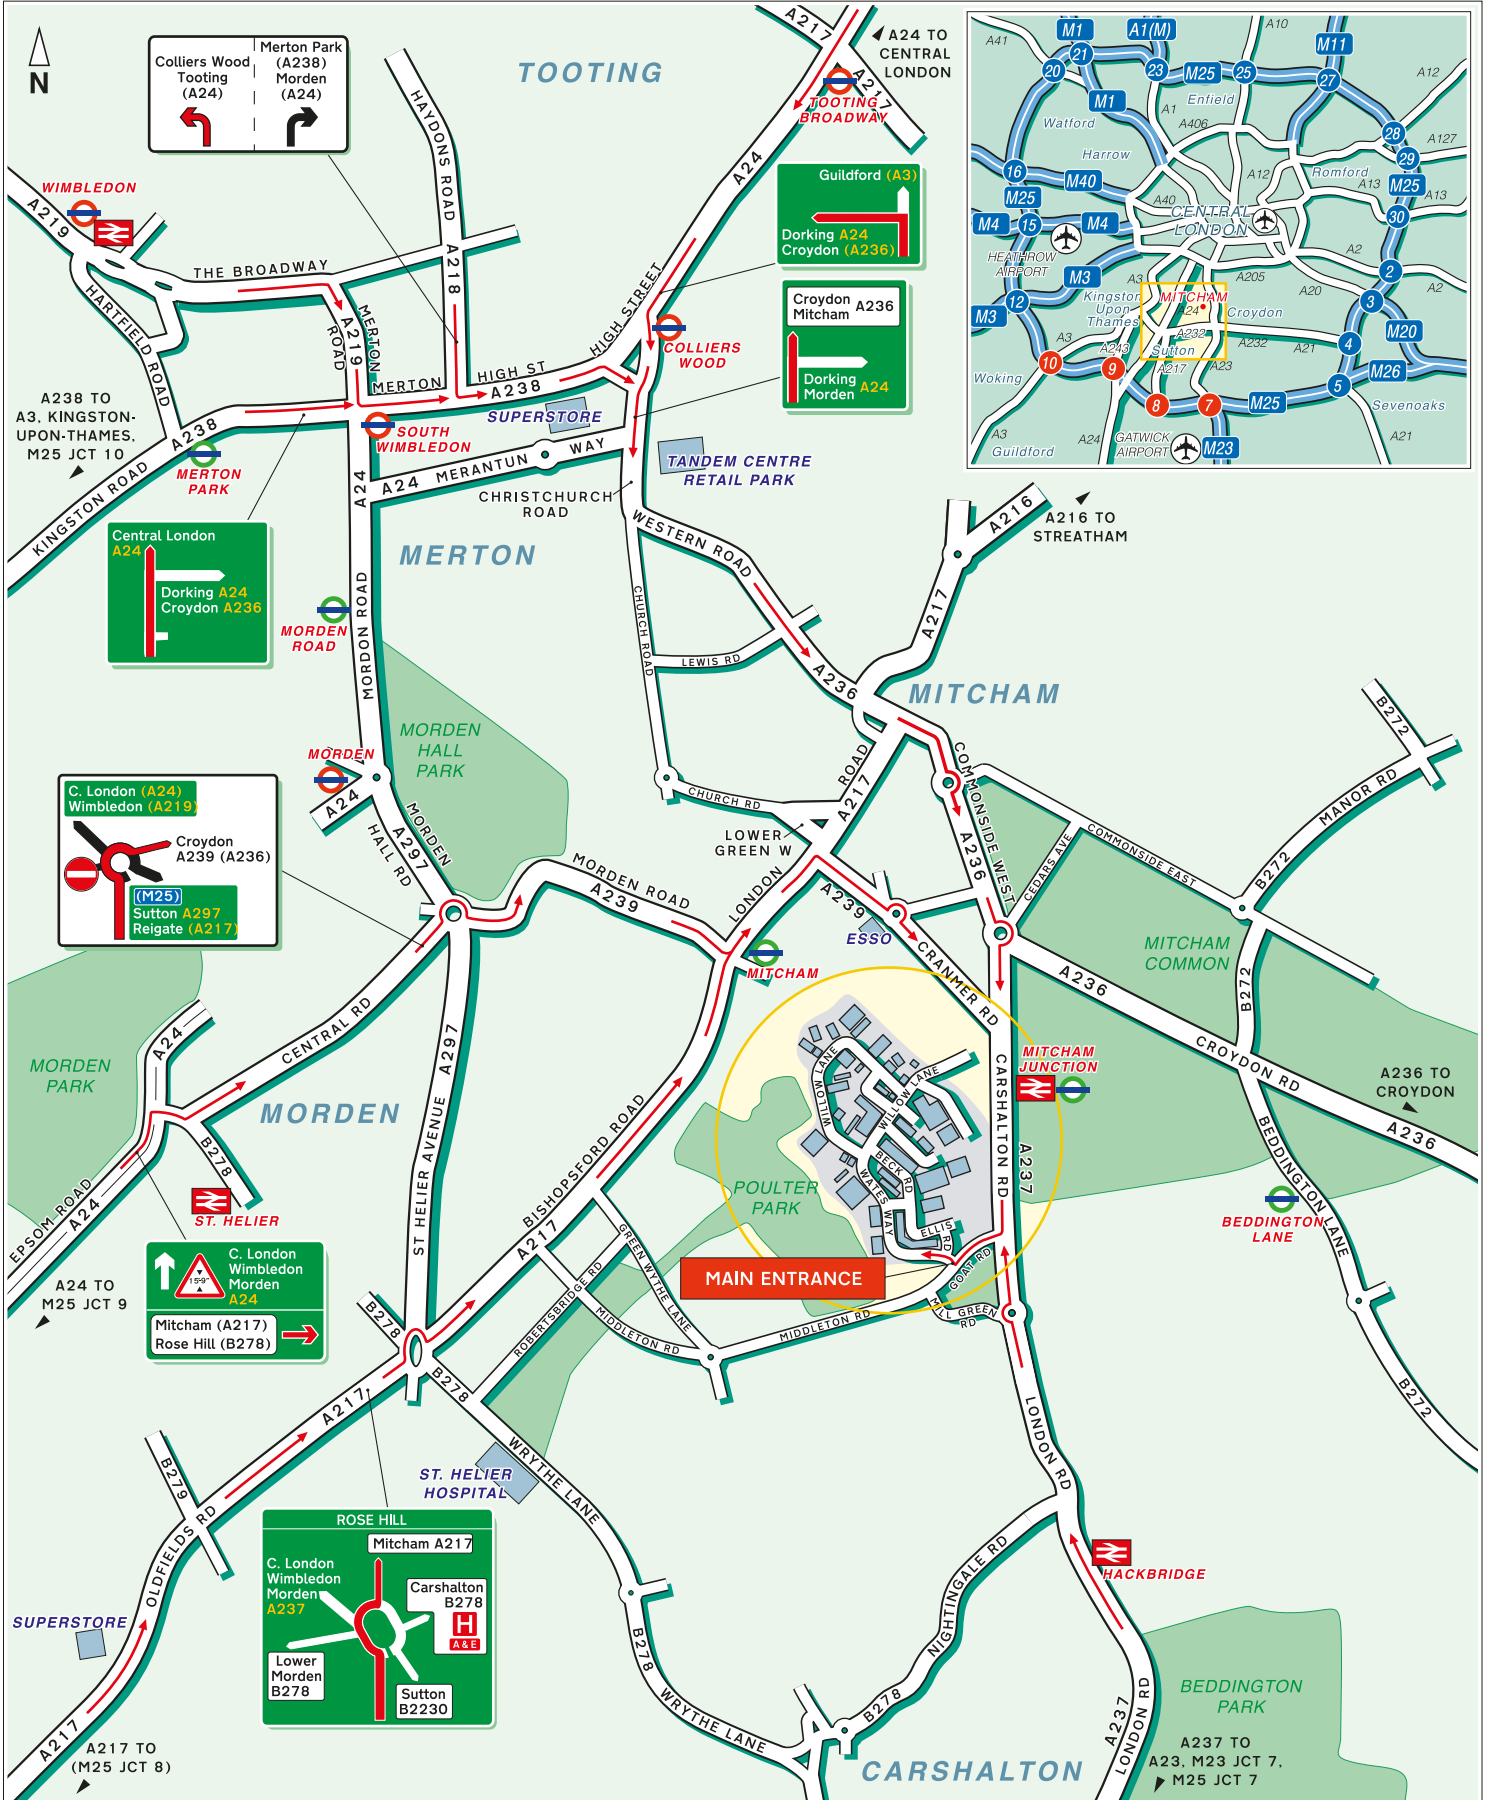

Parkside Group Ltd
Units 1, 2, 3, 4, 5 & 11
The Willow Business Centre
17 Willow Lane
Mitcham CR4 4NX

Tel: 0208 685 9685

Driving Map

Public Transport

Mitcham Junction Station
Approximately 5-10 minutes walk. For information on train operators and times phone National Rail Enquiries on 0845 7484950.

Mitcham Junction Station
Approximately 5-10 minutes walk.

Gatwick Airport
Approximately 35 minutes drive away.
Heathrow Airport
Approximately 45 minutes drive away.

Parkside Group Ltd
 Units 1, 2, 3, 4, 5 & 11
 The Willow Business Centre
 17 Willow Lane
 Mitcham CR4 4NX

Tel: 0208 685 9685

Estate Map

Public Transport

By Tram
Mitcham Junction Station
 Approximately 5-10 minutes walk. For information on train operators and times phone National Rail Enquiries on 0845 7484950.

By Rail
Mitcham Junction Station
 Approximately 5-10 minutes walk.

By Air
Gatwick Airport
 Approximately 35 minutes drive away.
Heathrow Airport
 Approximately 45 minutes drive away.