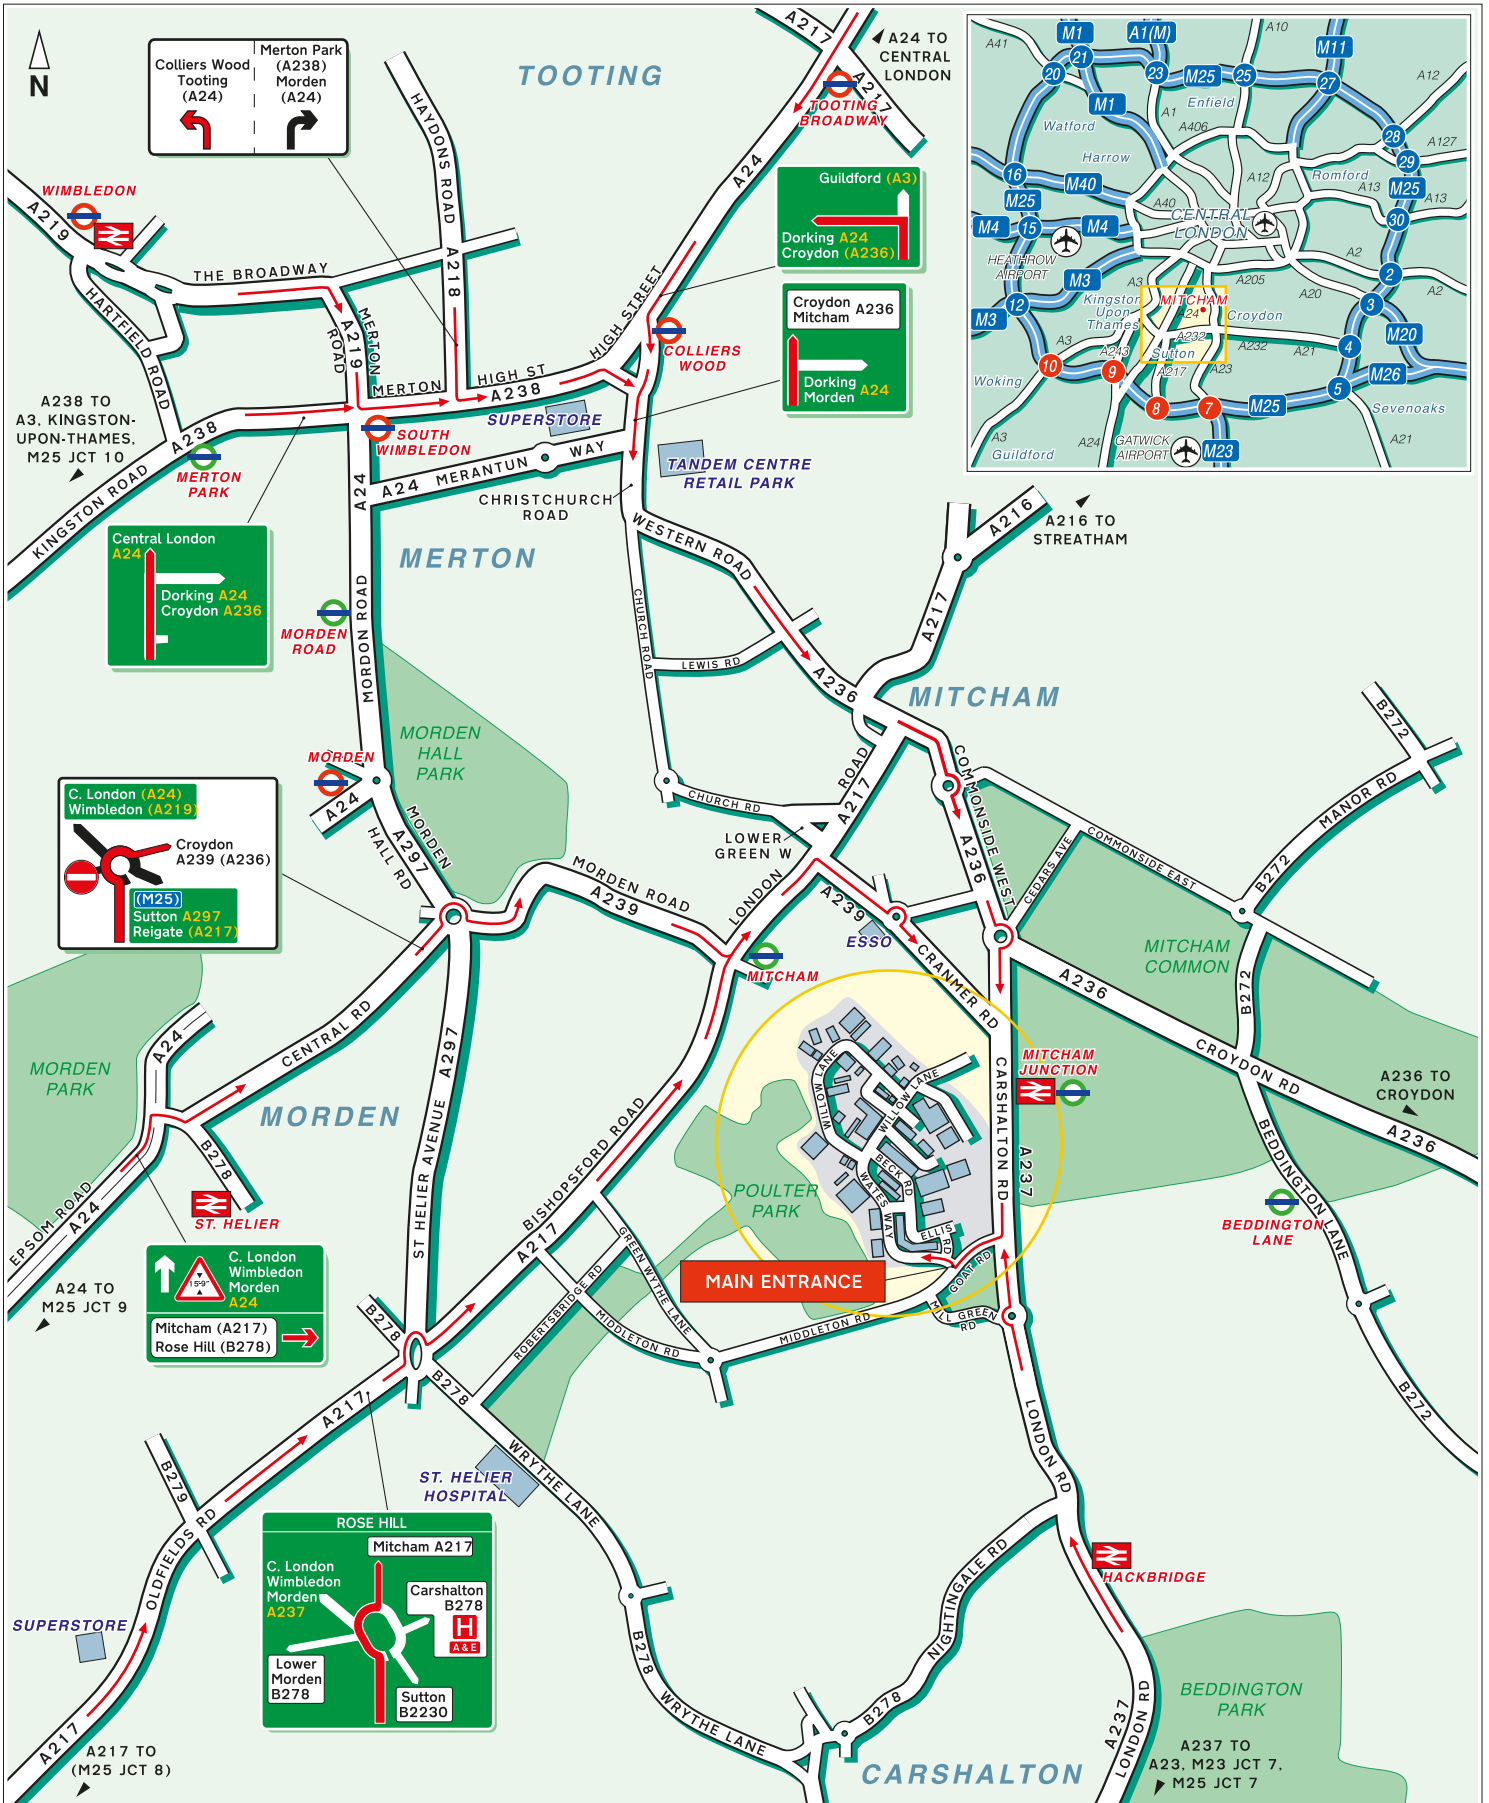

Public Transport

By Tram
Mitcham Junction Station
 Approximately 5-10 minutes walk. For information on train operators and times phone National Rail Enquiries on 0845 7484950.

By Rail
Mitcham Junction Station
 Approximately 5-10 minutes walk.

By Air
Gatwick Airport
 Approximately 35 minutes drive away.
Heathrow Airport
 Approximately 45 minutes drive away.

SPS Timber Windows
 23 Wates Way
 Mitcham
 CR4 4HR

Tel: 020 8640 5035

SPS Timber Windows
23 Wates Way
Mitcham
CR4 4HR

Tel: 020 8640 5035

Estate Map

Public Transport

By Tram
Mitcham Junction Station
Approximately 5-10 minutes walk. For information on train operators and times phone National Rail Enquiries on 0845 7484950.

By Rail
Mitcham Junction Station
Approximately 5-10 minutes walk.

By Air
Gatwick Airport
Approximately 35 minutes drive away.
Heathrow Airport
Approximately 45 minutes drive away.