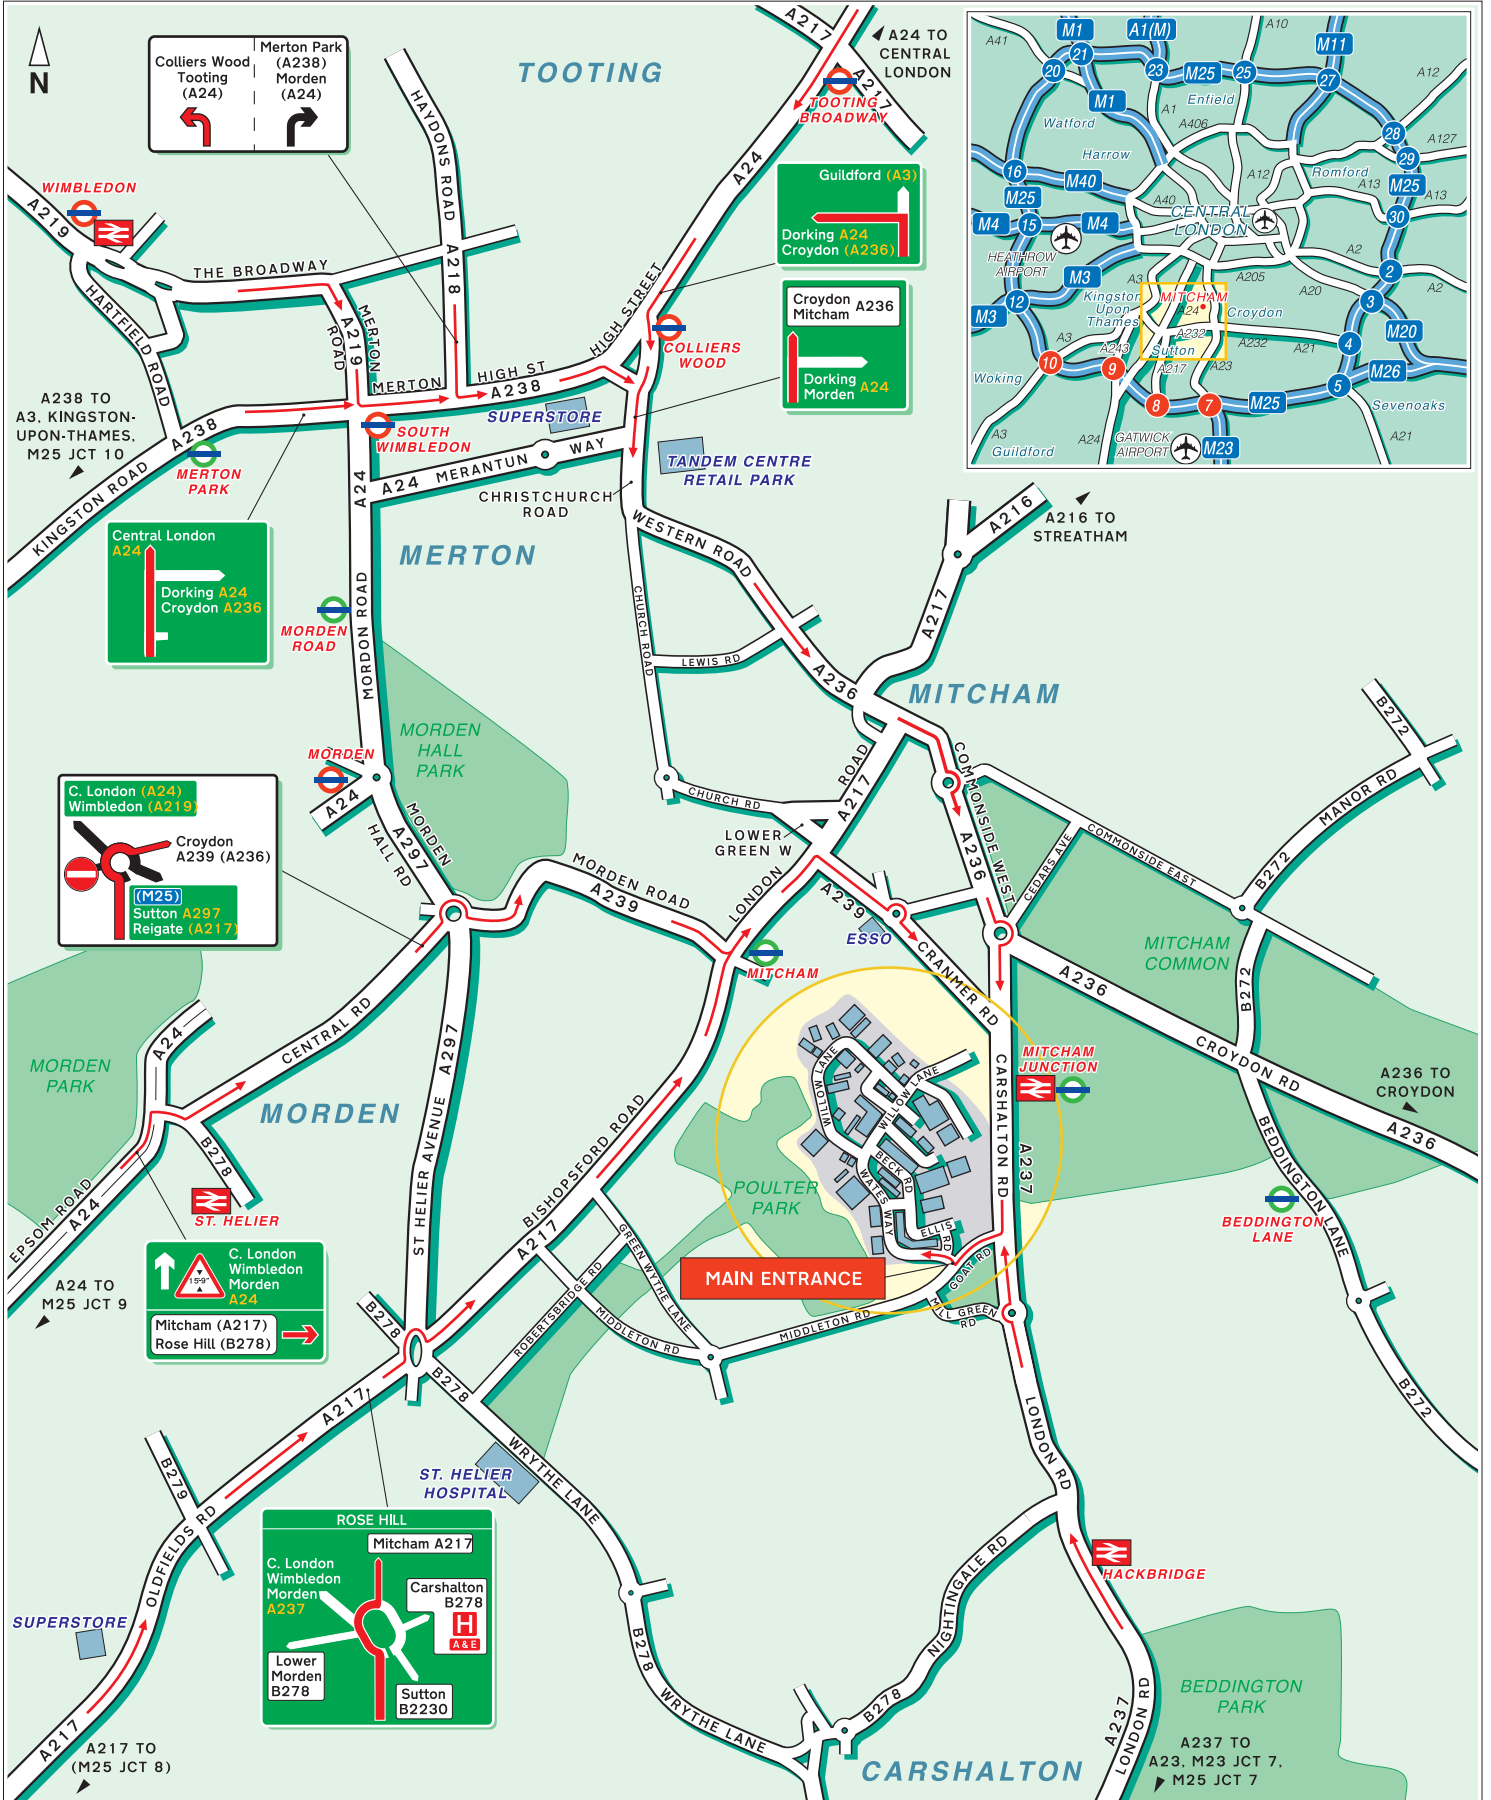

Carclo Technical Plastics Ltd
47 Wates Way
Mitcham CR4 4HR

Tel: +44 (0)208 685 0500

Driving Map

Public Transport

 **By Tram**

Mitcham Junction Station
Approximately 5-10 minutes walk. For information on train operators and times phone National Rail Enquiries on 0845 7484950.

 **By Rail**

Mitcham Junction Station
Approximately 5-10 minutes walk.

 **By Air**

Gatwick Airport
Approximately 35 minutes drive away.
Heathrow Airport
Approximately 45 minutes drive away.

Carclo Technical Plastics Ltd
47 Wates Way
Mitcham CR4 4HR

Tel: +44 (0)208 685 0500

Estate Map

Public Transport

 **By Tram**

Mitcham Junction Station
Approximately 5-10 minutes walk. For information on train operators and times phone National Rail Enquiries on 0845 7484950.

 **By Rail**

Mitcham Junction Station
Approximately 5-10 minutes walk.

 **By Air**

Gatwick Airport
Approximately 35 minutes drive away.
Heathrow Airport
Approximately 45 minutes drive away.