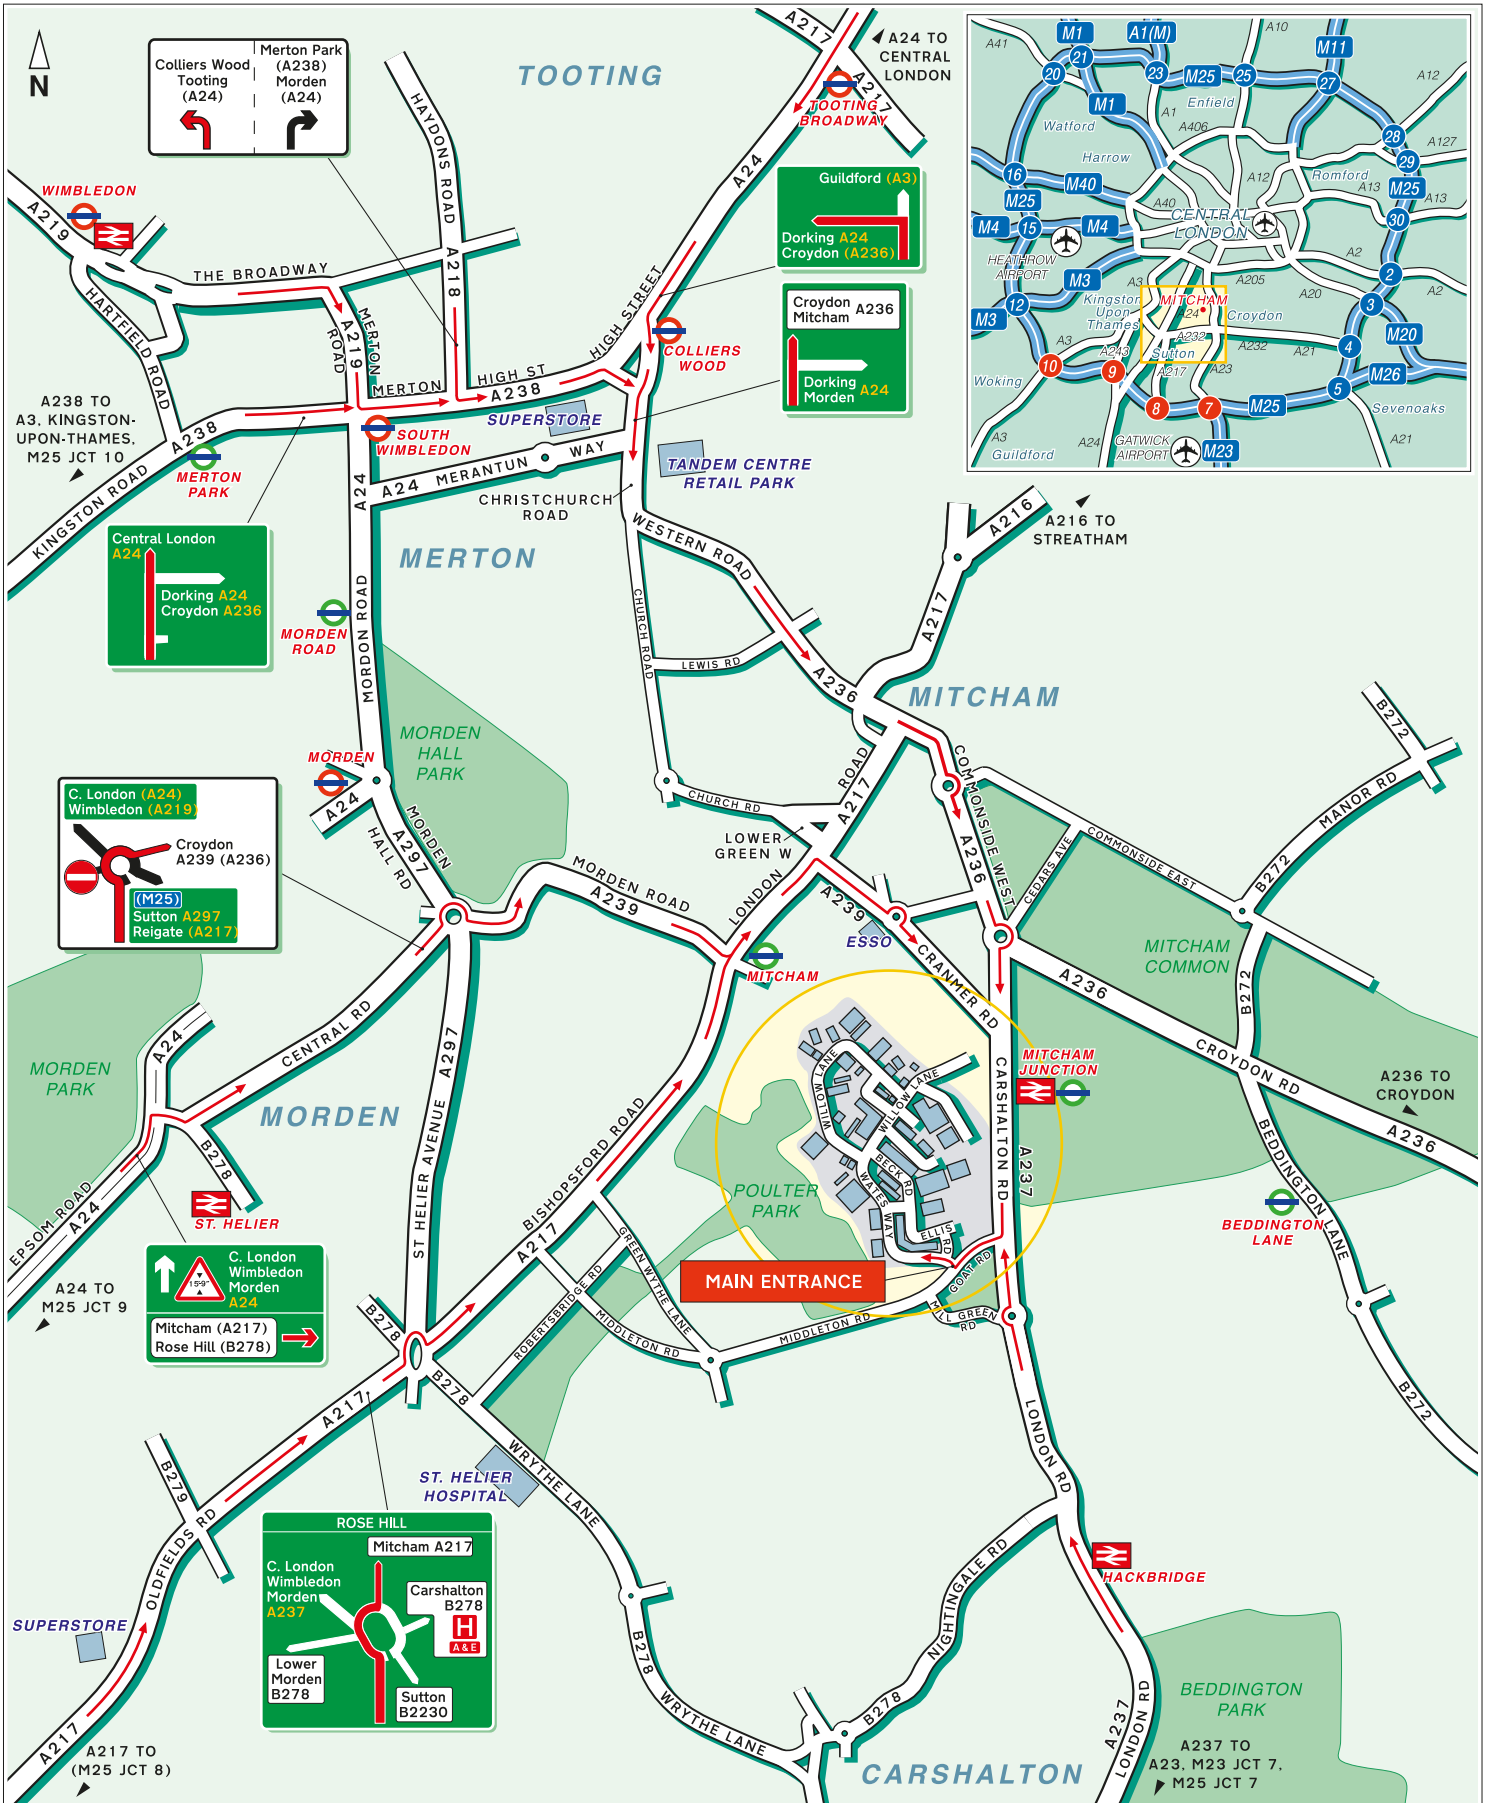

POSITIVE
Images uk

Positive Images UK
44 Wates Way
Mitcham CR4 4HR
Tel: 020 8544 5500

Driving Map

Public Transport

By Tram

Mitcham Junction Station
Approximately 5-10 minutes walk. For information on train operators and times phone National Rail Enquiries on 0845 7484950.

By Rail

Mitcham Junction Station
Approximately 5-10 minutes walk.

By Air

Gatwick Airport
Approximately 35 minutes drive away.
Heathrow Airport
Approximately 45 minutes drive away.

POSITIVE
Images uk

Positive Images UK
44 Wates Way
Mitcham CR4 4HR
Tel: 020 8544 5500

Estate Map

Public Transport

Mitcham Junction Station
Approximately 5-10 minutes walk. For information on train operators and times phone National Rail Enquiries on 0845 7484950.

Mitcham Junction Station
Approximately 5-10 minutes walk.

By Air
Gatwick Airport
Approximately 35 minutes drive away.
Heathrow Airport
Approximately 45 minutes drive away.