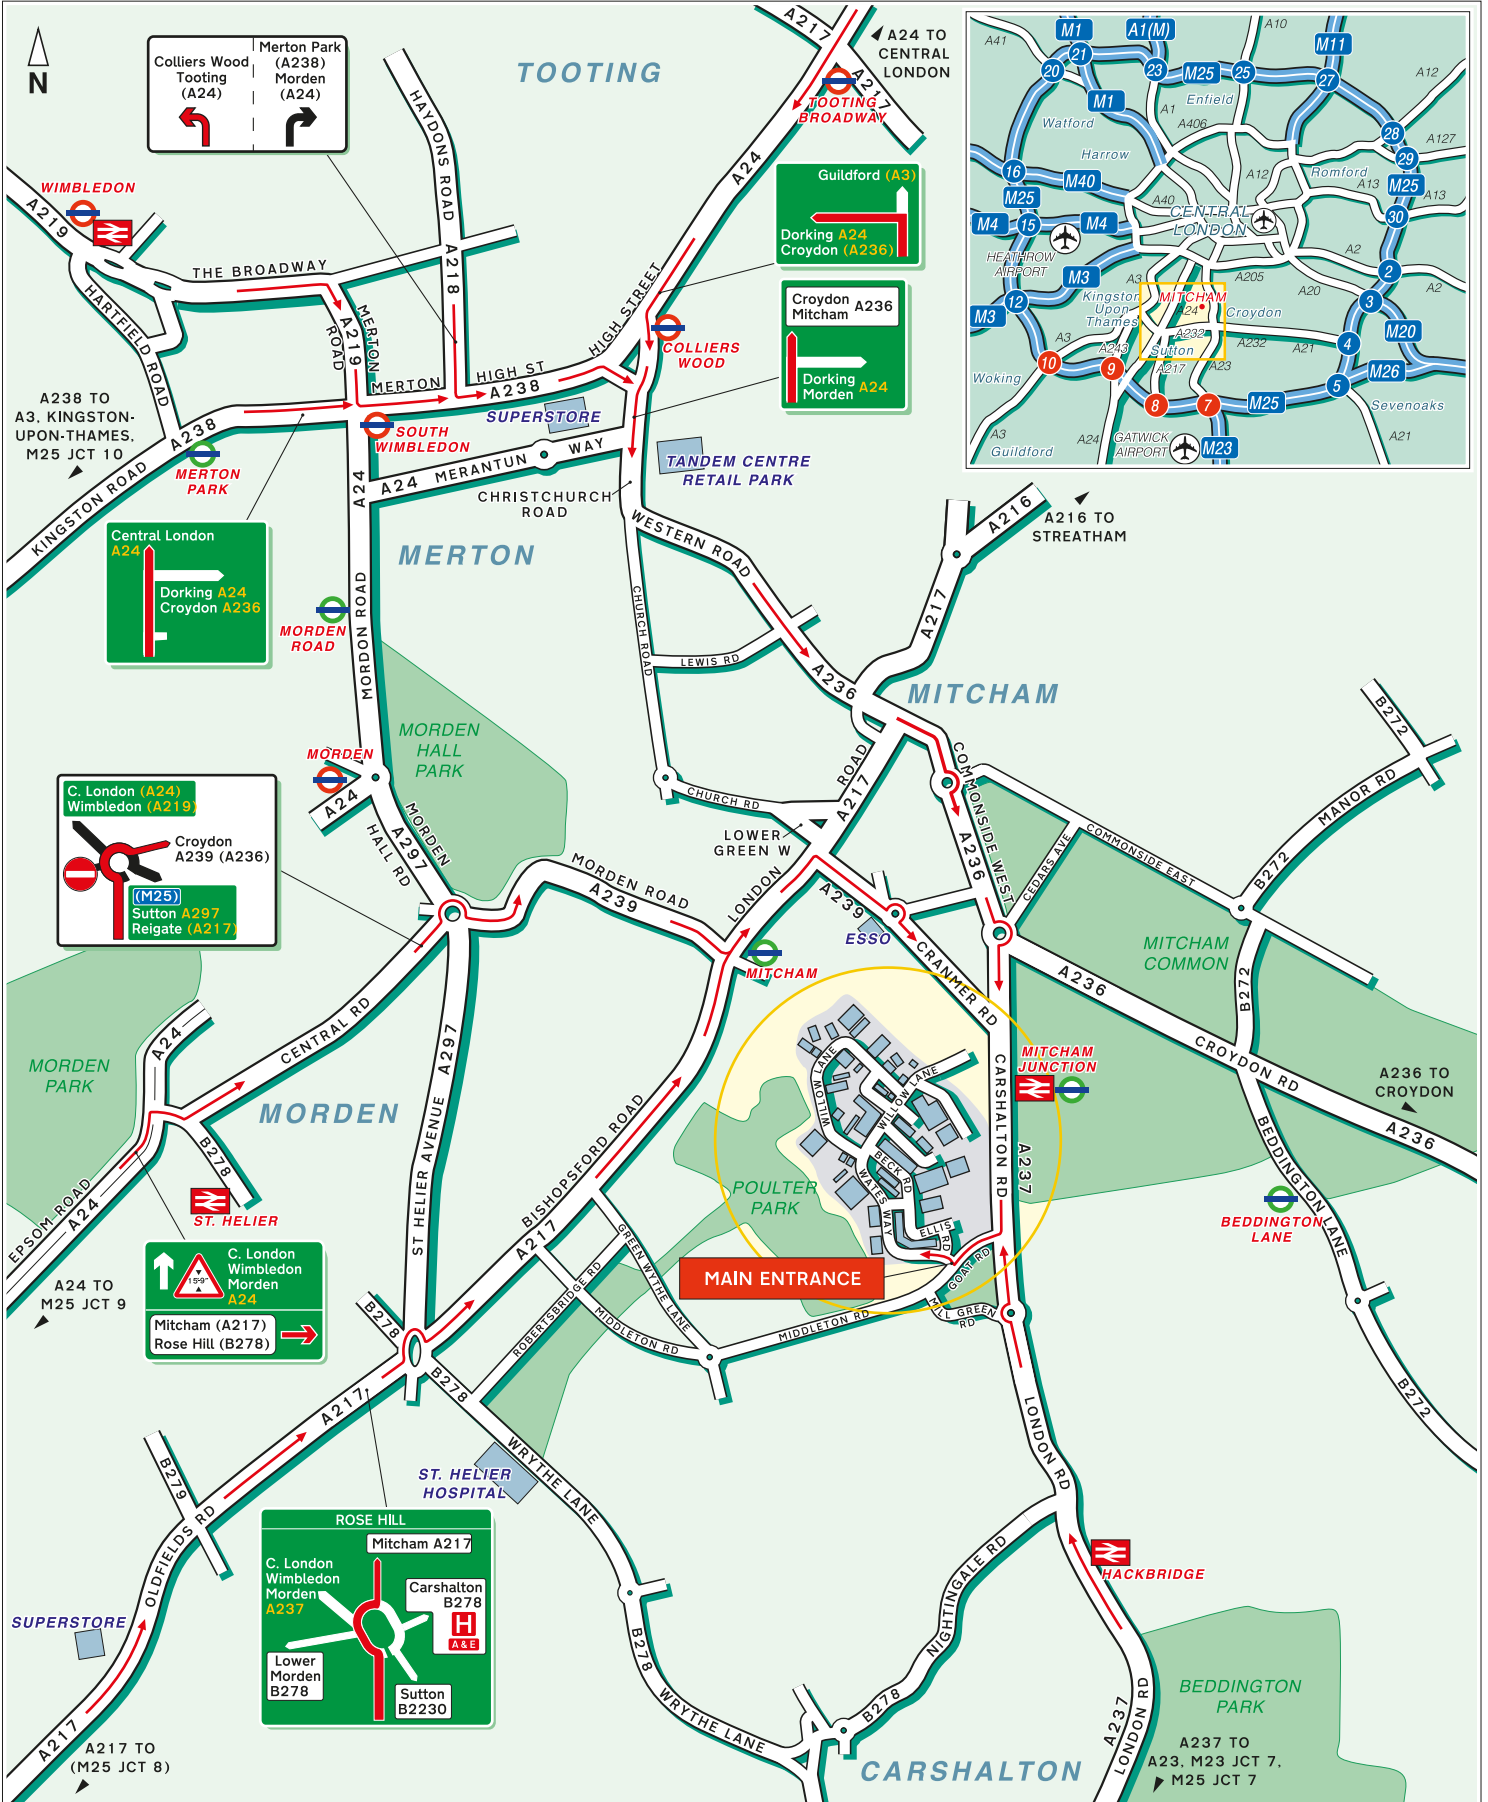

Public Transport

Mitcham Junction Station
Approximately 5-10 minutes walk. For information on train operators and times phone National Rail Enquiries on 0845 7484950.

Mitcham Junction Station
Approximately 5-10 minutes walk.

Gatwick Airport
Approximately 35 minutes drive away.
Heathrow Airport
Approximately 45 minutes drive away.

HSS Hire Service Group Ltd
16 Wates Way
Mitcham
Surrey CR4 4HR
Tel: 020 8685 9500

Public Transport

By Tram
Mitcham Junction Station
Approximately 5-10 minutes walk. For information on train operators and times phone National Rail Enquiries on 0845 7484950.

By Rail
Mitcham Junction Station
Approximately 5-10 minutes walk.