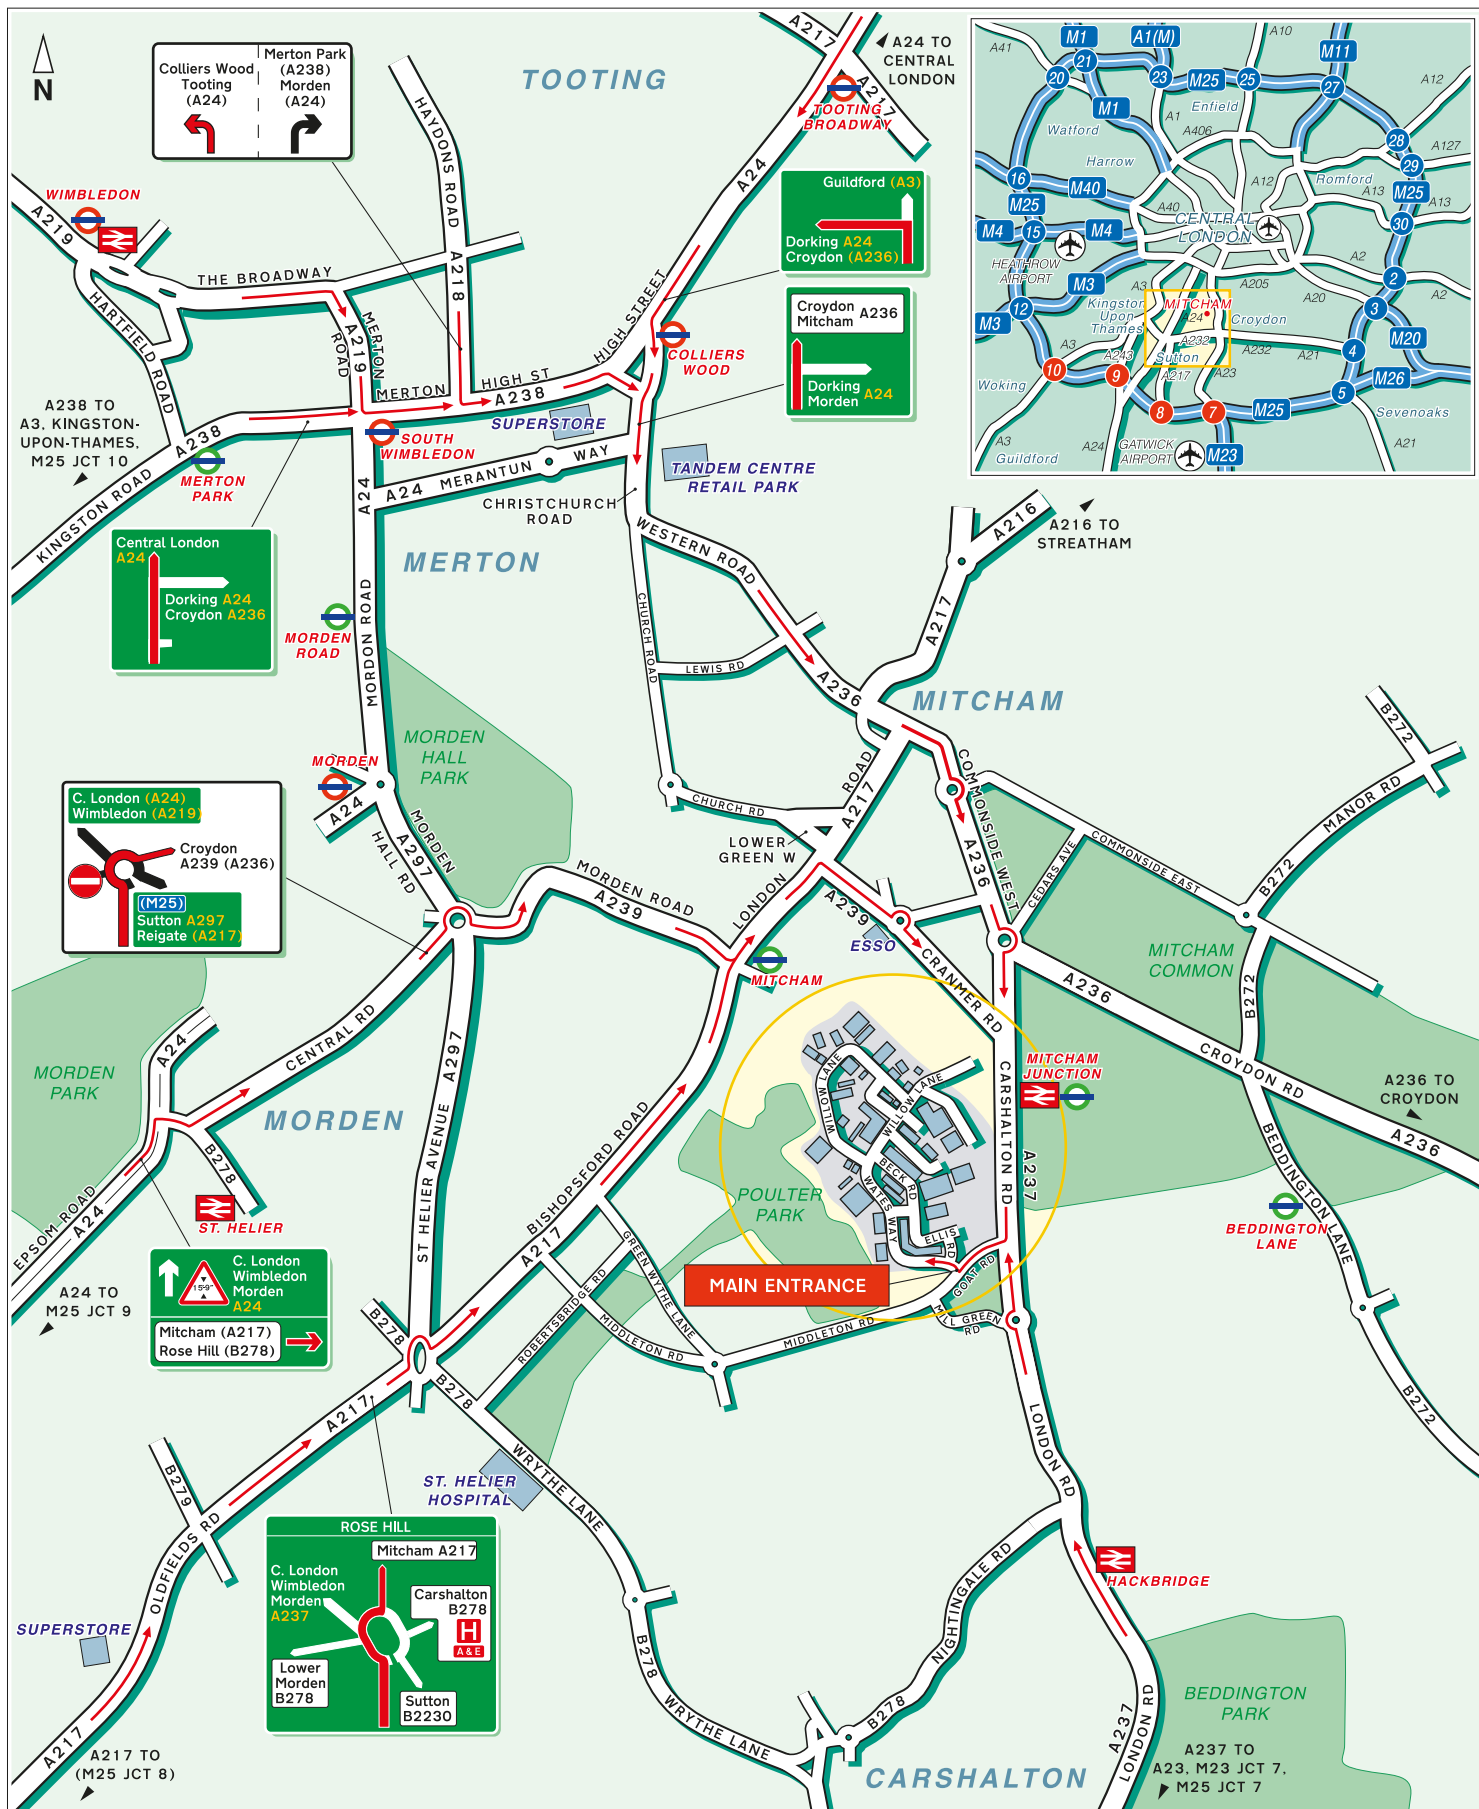

Driving Map

Fahey Roofing Ltd
 Unit 4A, Connaught Business Centre
 22 Willow Lane
 Mitcham
 Surrey CR4 4NA

Tel: 020 8685 9500

Public Transport

By Tram
Mitcham Junction Station
 Approximately 5-10 minutes walk. For information on train operators and times phone National Rail Enquiries on 0845 7484950.

By Rail
Mitcham Junction Station
 Approximately 5-10 minutes walk.

By Air
Gatwick Airport
 Approximately 35 minutes drive away.
Heathrow Airport
 Approximately 45 minutes drive away.

Estate Map

Fahey Roofing Ltd
 Unit 4A, Connaught Business Centre
 22 Willow Lane
 Mitcham
 Surrey CR4 4NA

Tel: 020 8685 9500

Public Transport

 **By Tram**

Mitcham Junction Station
 Approximately 5-10 minutes walk. For information on train operators and times phone National Rail Enquiries on 0845 7484950.

 **By Rail**

Mitcham Junction Station
 Approximately 5-10 minutes walk.

 **By Air**

Gatwick Airport
 Approximately 35 minutes drive away.
Heathrow Airport
 Approximately 45 minutes drive away.