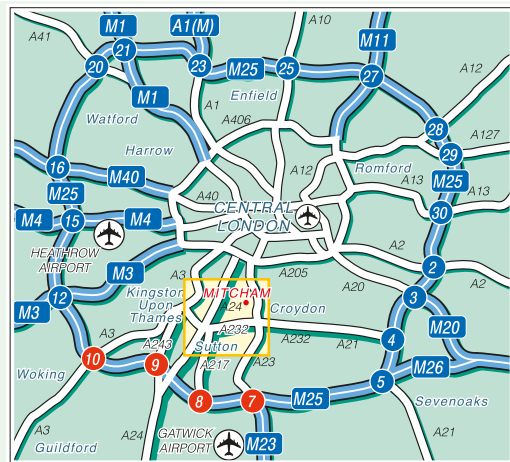

Driving Map

Fahey Roofing Ltd
 Unit 4A, Connaught Business Centre
 22 Willow Lane
 Mitcham
 Surrey CR4 4NA

Tel: 020 8685 9500

Public Transport

By Tram
Mitcham Junction Station
 Approximately 5-10 minutes walk. For information on train operators and times phone National Rail Enquiries on 0845 7484950.

By Rail
Mitcham Junction Station
 Approximately 5-10 minutes walk.

By Air
Gatwick Airport
 Approximately 35 minutes drive away.
Heathrow Airport
 Approximately 45 minutes drive away.

Estate Map

Fahey Roofing Ltd
 Unit 4A, Connaught Business Centre
 22 Willow Lane
 Mitcham
 Surrey CR4 4NA

Mitcham Junction Station
 Approximately 5-10 minutes walk.

 **By Air**

Gatwick Airport
 Approximately 35 minutes drive away.
Heathrow Airport
 Approximately 45 minutes drive away.