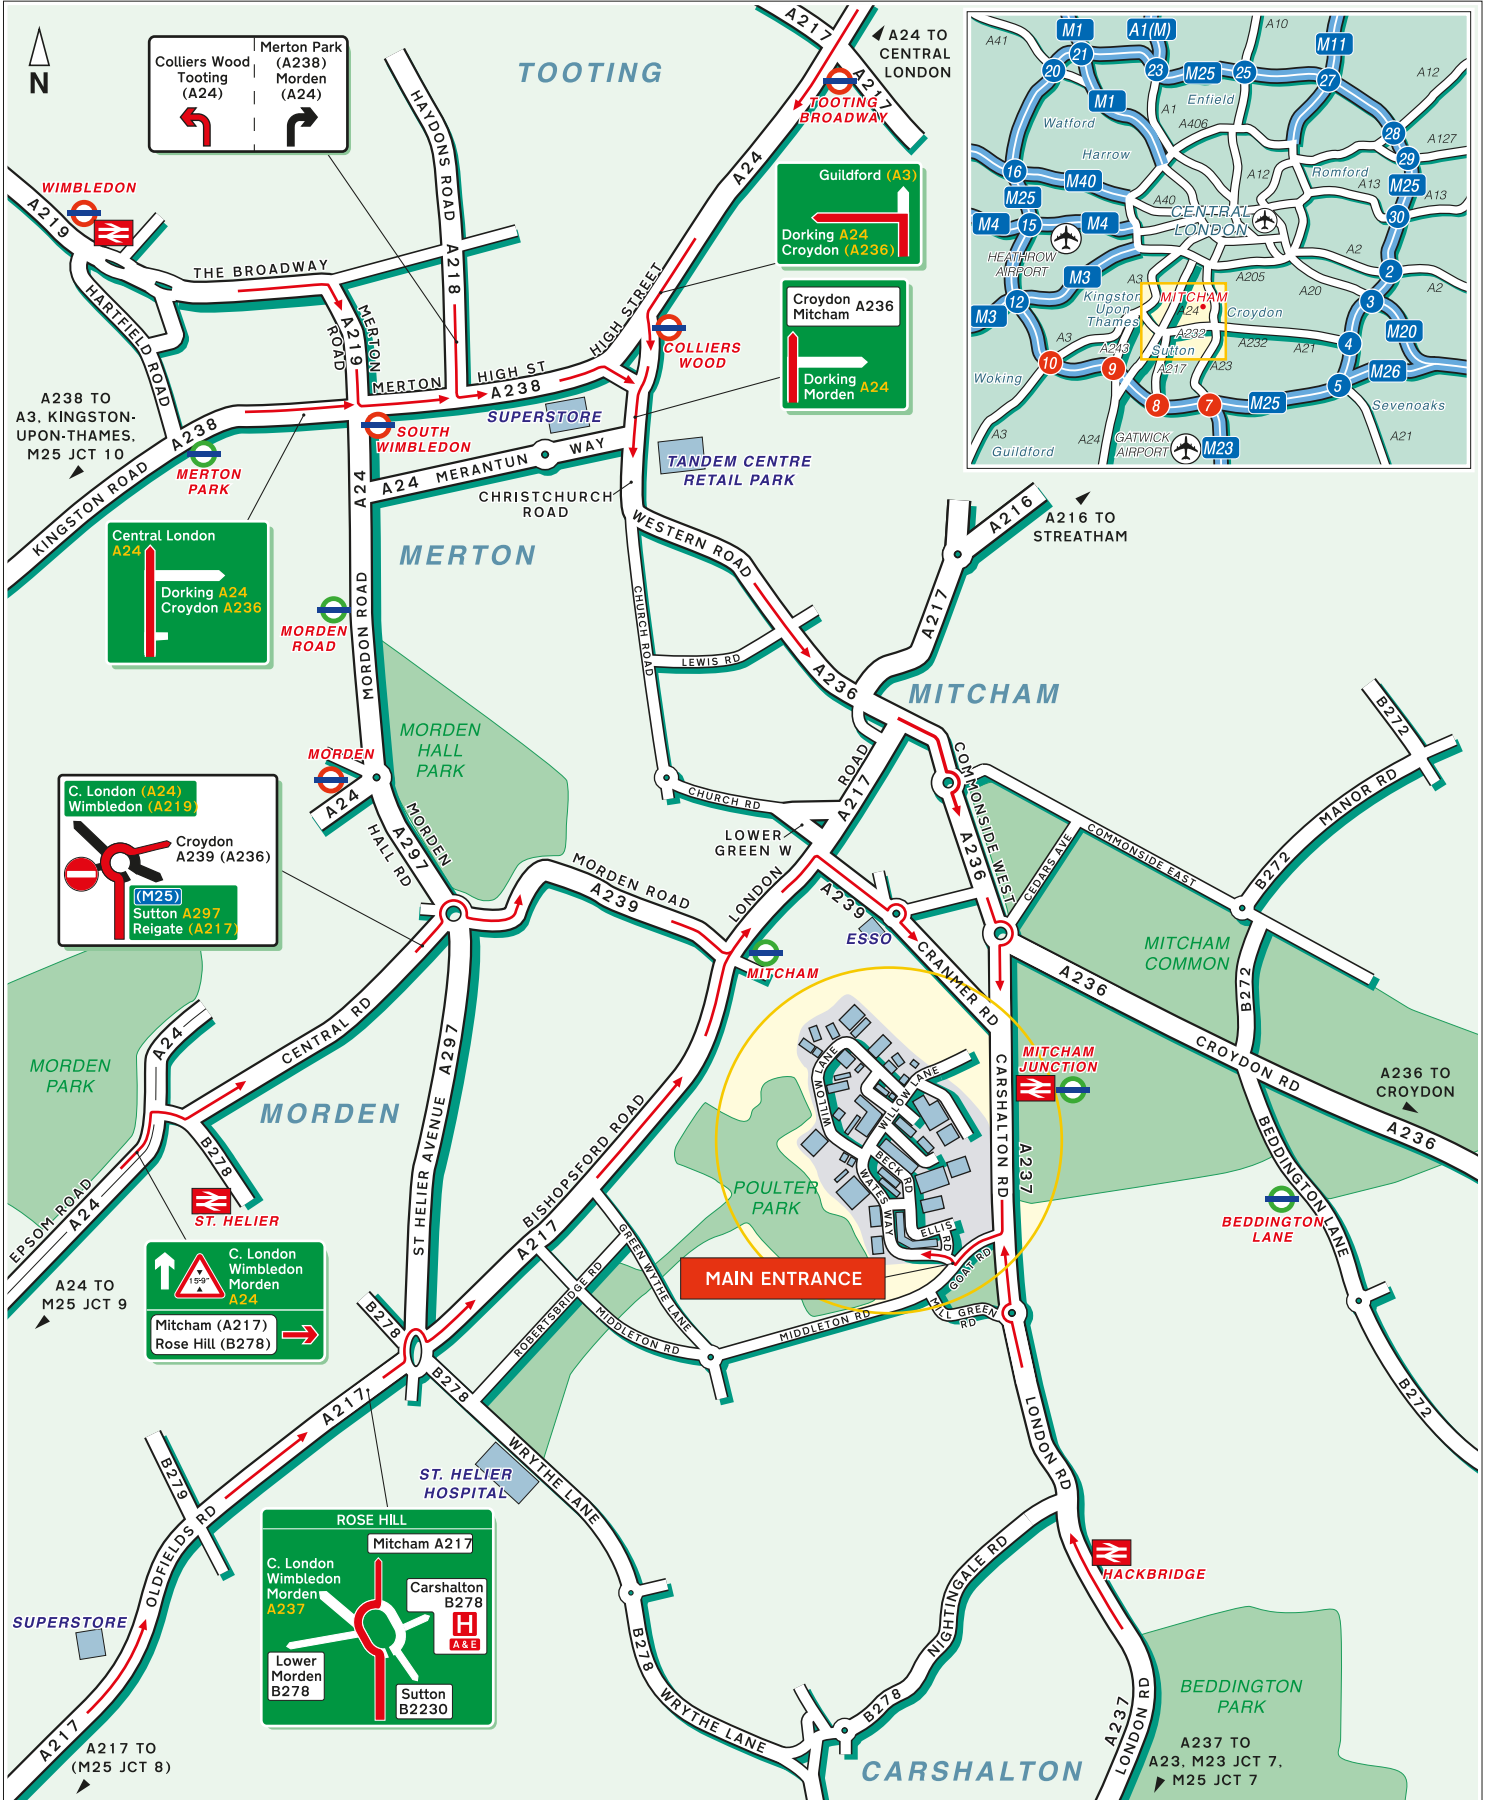

The Data Imaging & Archiving Company
25 Wates Way
Mitcham
CR4 4HR
Tel: 020 8542 5151

Public Transport

By Tram
Mitcham Junction Station
Approximately 5-10 minutes walk. For information on train operators and times phone National Rail Enquiries on 0845 7484950.

By Rail
Mitcham Junction Station
Approximately 5-10 minutes walk.

By Air
Gatwick Airport
Approximately 35 minutes drive away.
Heathrow Airport
Approximately 45 minutes drive away.

Estate Map

The Data Imaging & Archiving Company
25 Wates Way
Mitcham
CR4 4HR
Tel: 020 8542 5151

Public Transport

 **By Tram**

Mitcham Junction Station
Approximately 5-10 minutes walk. For information on train operators and times phone National Rail Enquiries on 0845 7484950.

 **By Rail**

Mitcham Junction Station
Approximately 5-10 minutes walk.

 **By Air**

Gatwick Airport
Approximately 35 minutes drive away.
Heathrow Airport
Approximately 45 minutes drive away.