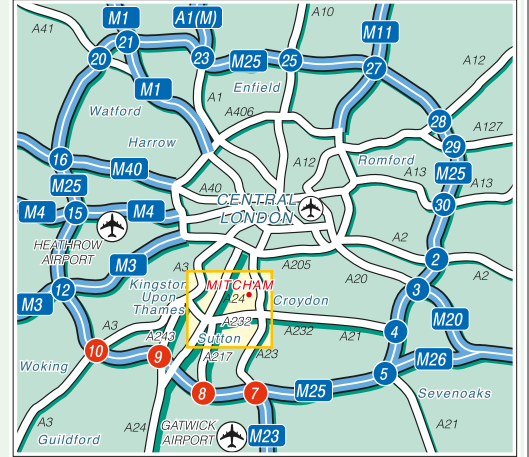

Public Transport

By Tram
Mitcham Junction Station
Approximately 5-10 minutes walk. For information on train operators and times phone National Rail Enquiries on 0845 7484950.

By Rail
Mitcham Junction Station
Approximately 5-10 minutes walk.

By Air
Gatwick Airport
Approximately 35 minutes drive away.
Heathrow Airport
Approximately 45 minutes drive away.

Setsquare Staging
3-9 Willow Lane
Mitcham
CR4 4NA
Tel: 020 8687 7400

Public Transport

 **By Tram**

 **By Air**

Gatwick Airport
Approximately 35 minutes drive away.
Heathrow Airport
Approximately 45 minutes drive away.

Setsquare Staging
3-9 Willow Lane
Mitcham
CR4 4NA
Tel: 020 8687 7400