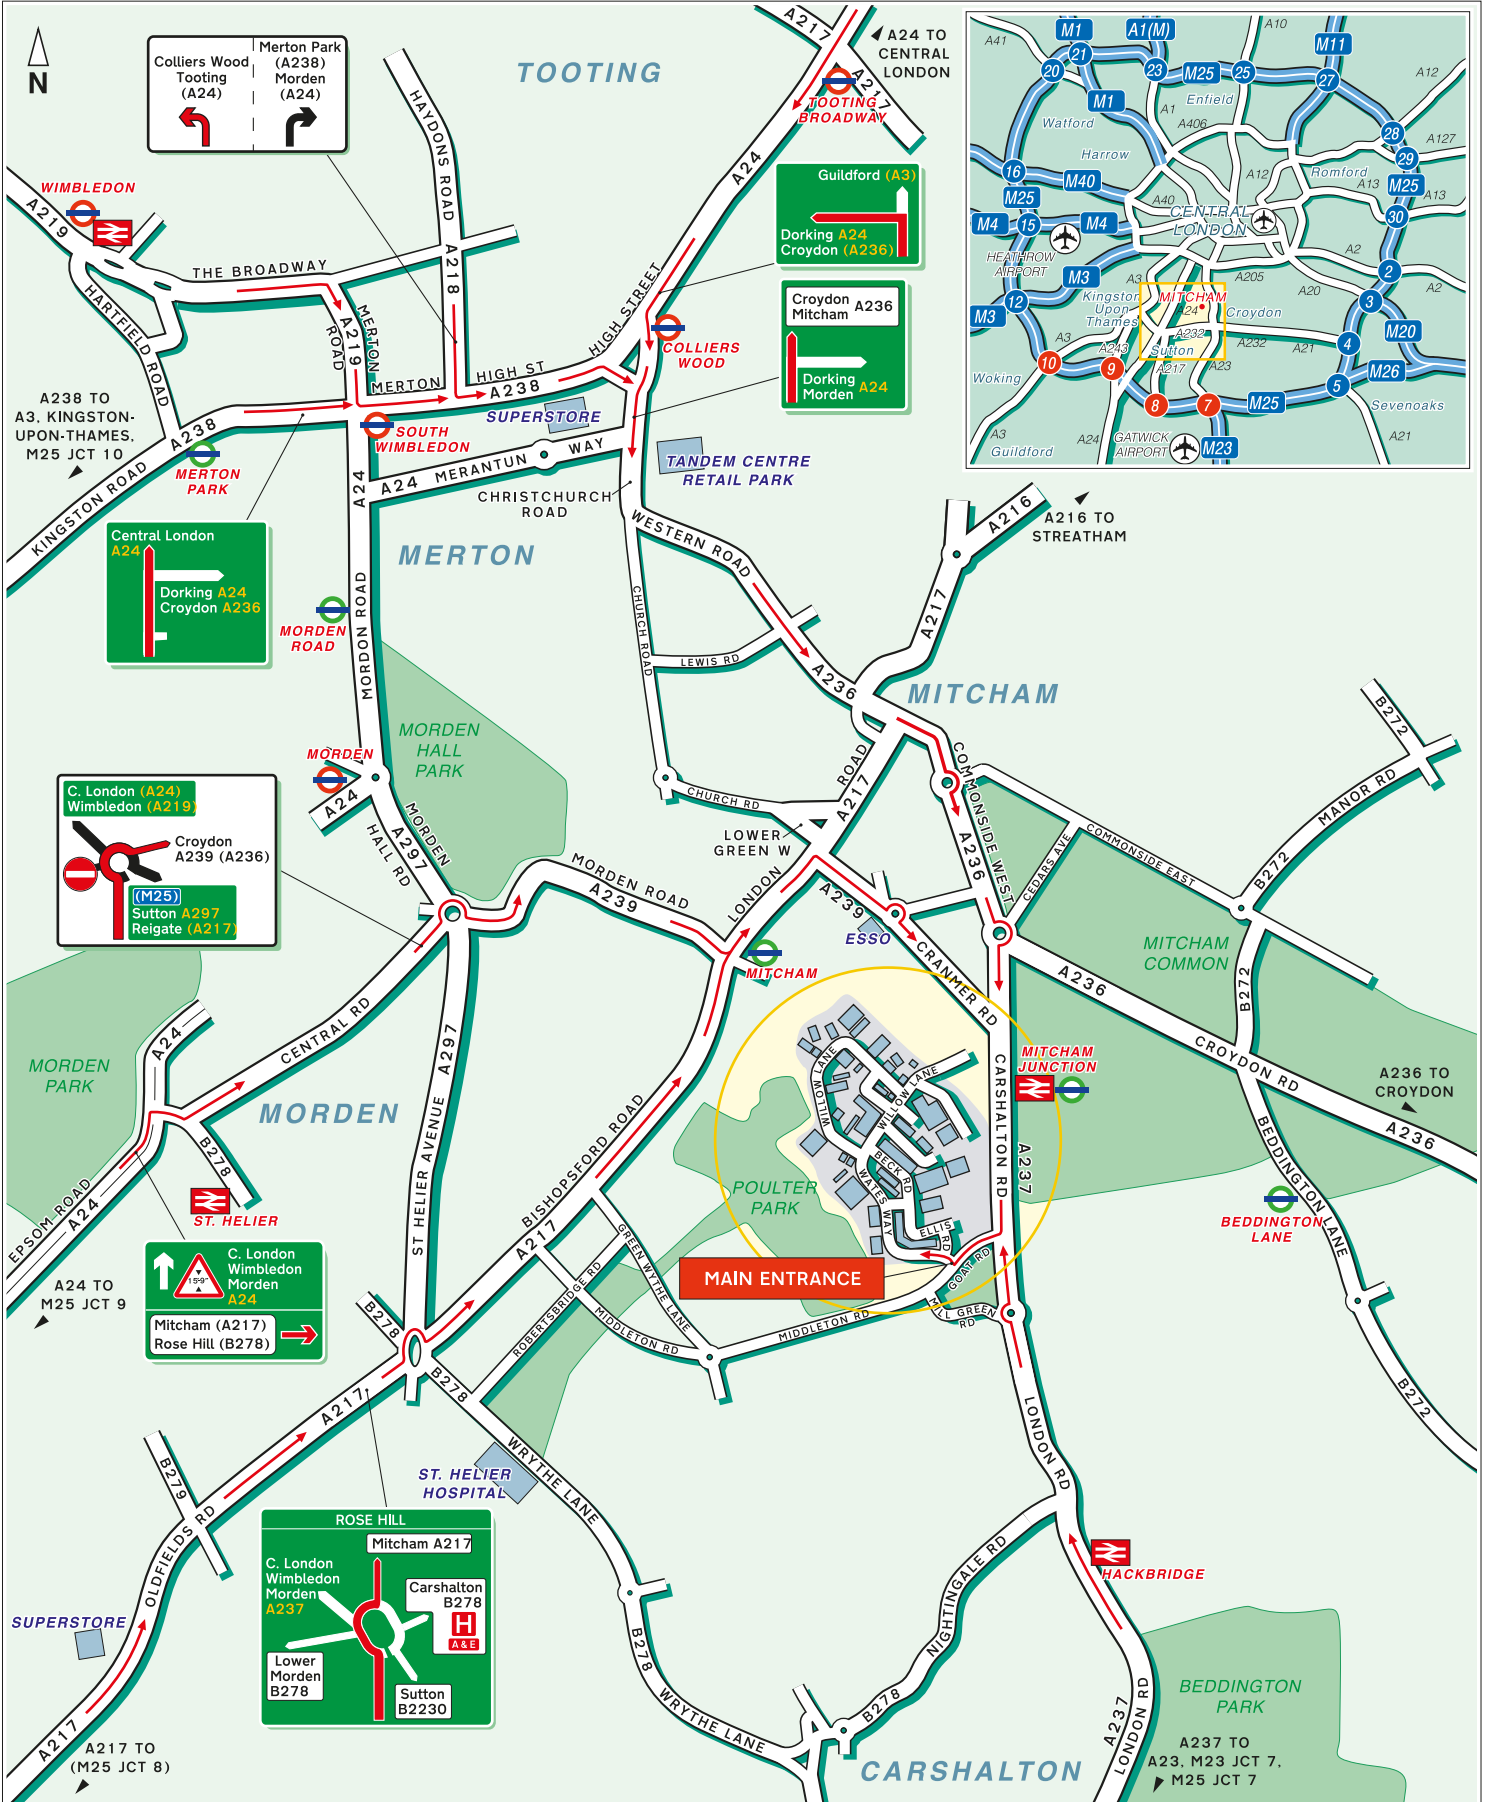

Public Transport

By Tram
Mitcham Junction Station
Approximately 5-10 minutes walk. For information on train operators and times phone National Rail Enquiries on 0845 7484950.

By Rail
Mitcham Junction Station
Approximately 5-10 minutes walk.

By Air
Gatwick Airport
Approximately 35 minutes drive away.
Heathrow Airport
Approximately 45 minutes drive away.

Setsquare Staging
3-9 Willow Lane
Mitcham
CR4 4NA
Tel: 020 8687 7400

Public Transport

 **By Tram**

Mitcham Junction Station
Approximately 5-10 minutes walk. For information on train operators and times phone National Rail Enquiries on 0845 7484950.

 **By Rail**

Mitcham Junction Station
Approximately 5-10 minutes walk.

 **By Air**

Gatwick Airport
Approximately 35 minutes drive away.
Heathrow Airport
Approximately 45 minutes drive away.

Setsquare Staging
3-9 Willow Lane
Mitcham
CR4 4NA
Tel: 020 8687 7400