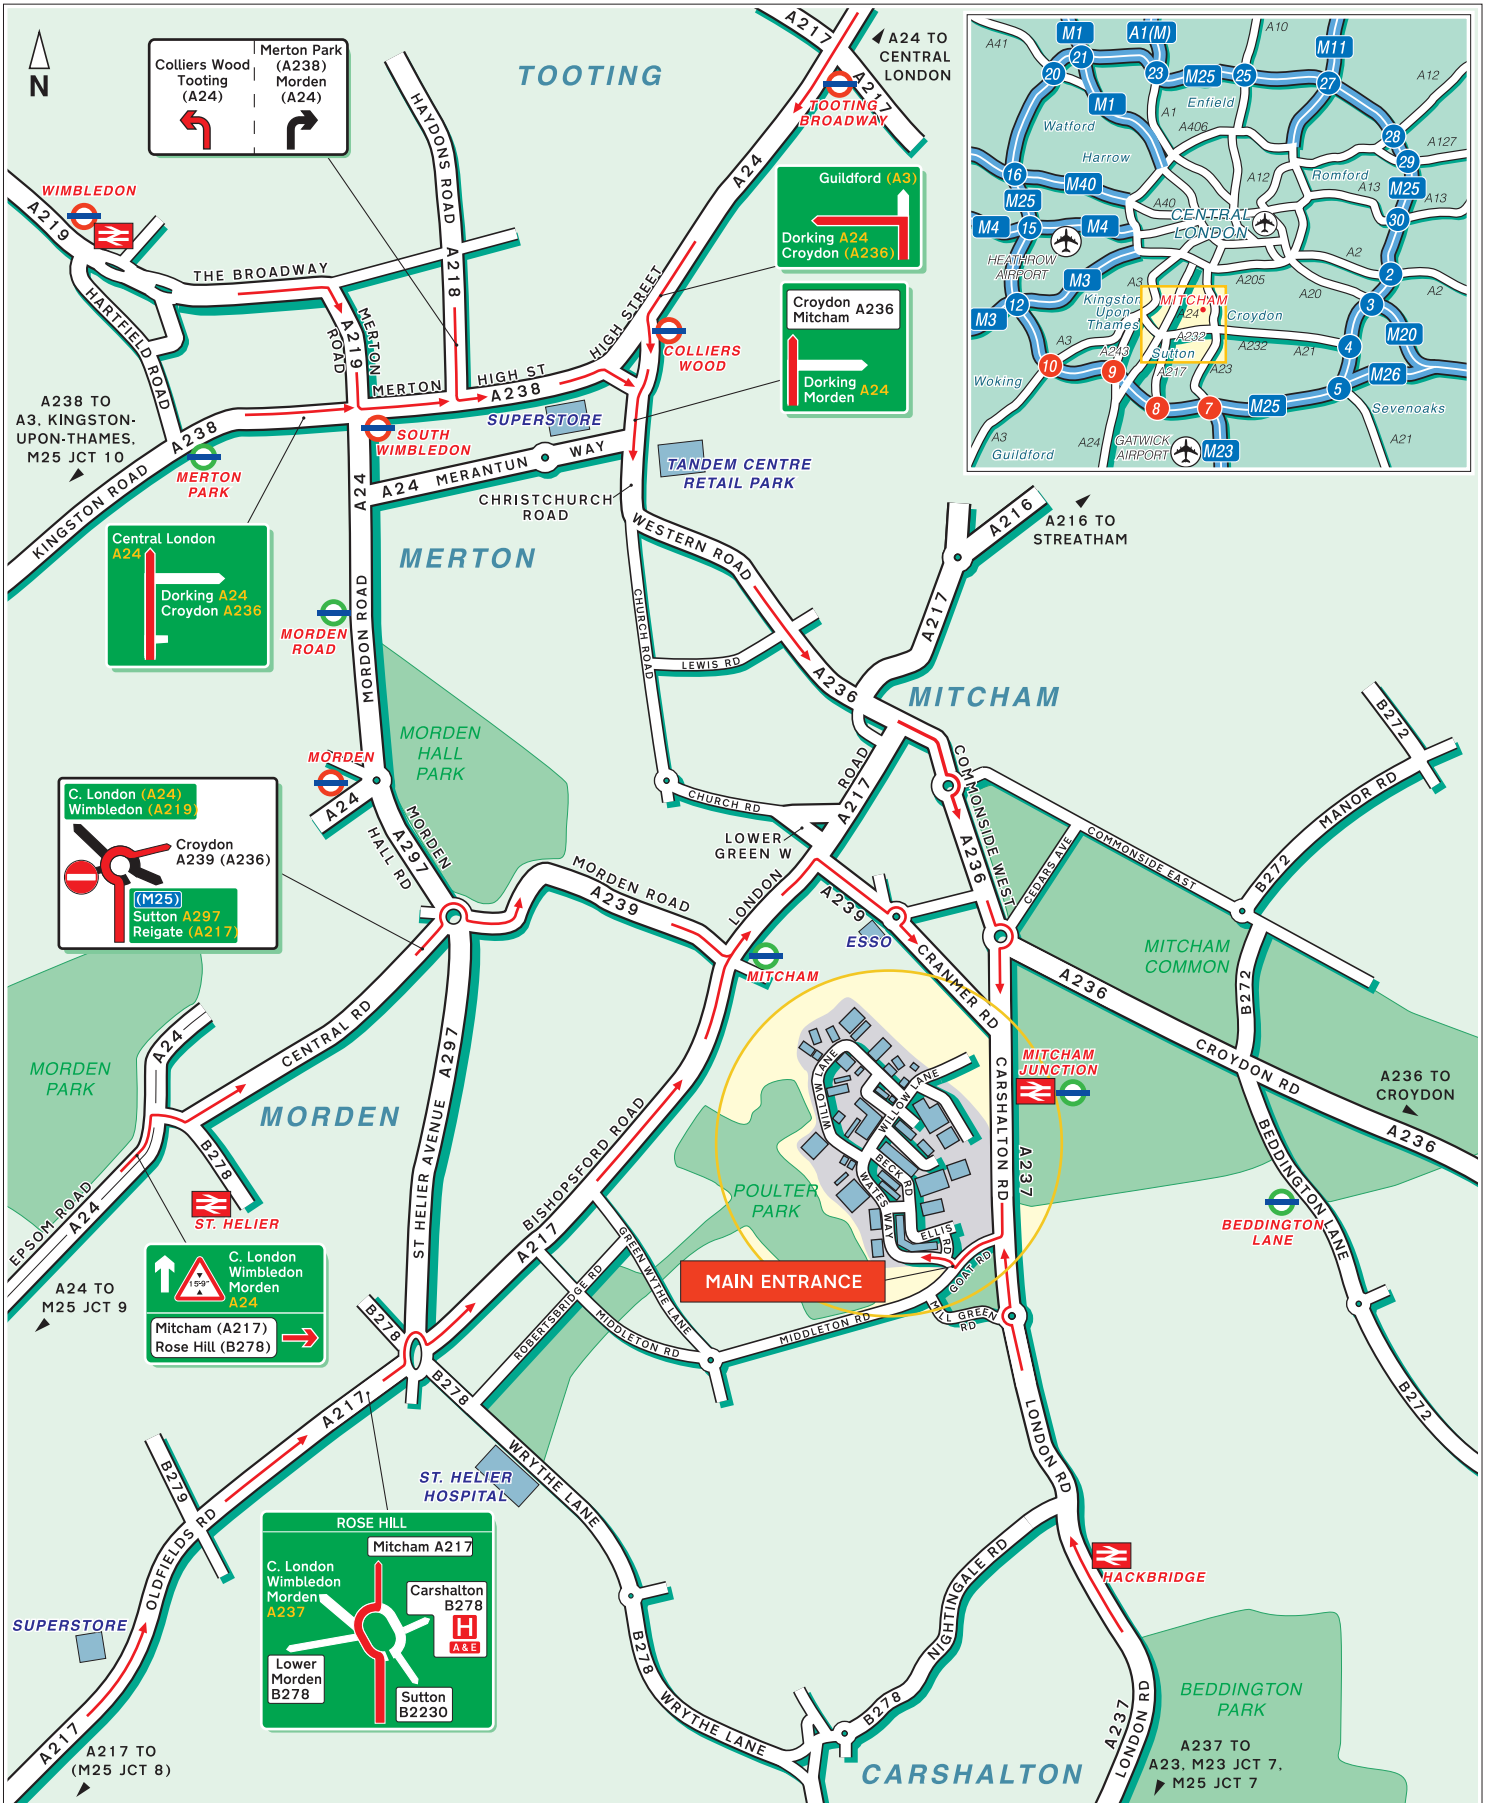

Wide Loyal International Limited
40 Wates Way
Mitcham
Surrey CR4 4HR
Tel: 020 8640 4670

Driving Map

Public Transport

 **By Tram**

Mitcham Junction Station
Approximately 5-10 minutes walk. For information on train operators and times phone National Rail Enquiries on 0845 7484950.

 **By Rail**

Mitcham Junction Station
Approximately 5-10 minutes walk.

 **By Air**

Gatwick Airport
Approximately 35 minutes drive away.
Heathrow Airport
Approximately 45 minutes drive away.

Wide Loyal International Limited
 40 Wates Way
 Mitcham
 Surrey CR4 4HR
 Tel: 020 8640 4670

Estate Map

Public Transport

 **By Tram**

Mitcham Junction Station
 Approximately 5-10 minutes walk. For information on train operators and times phone National Rail Enquiries on 0845 7484950.

 **By Rail**

Mitcham Junction Station
 Approximately 5-10 minutes walk.

 **By Air**

Gatwick Airport
 Approximately 35 minutes drive away.
Heathrow Airport
 Approximately 45 minutes drive away.