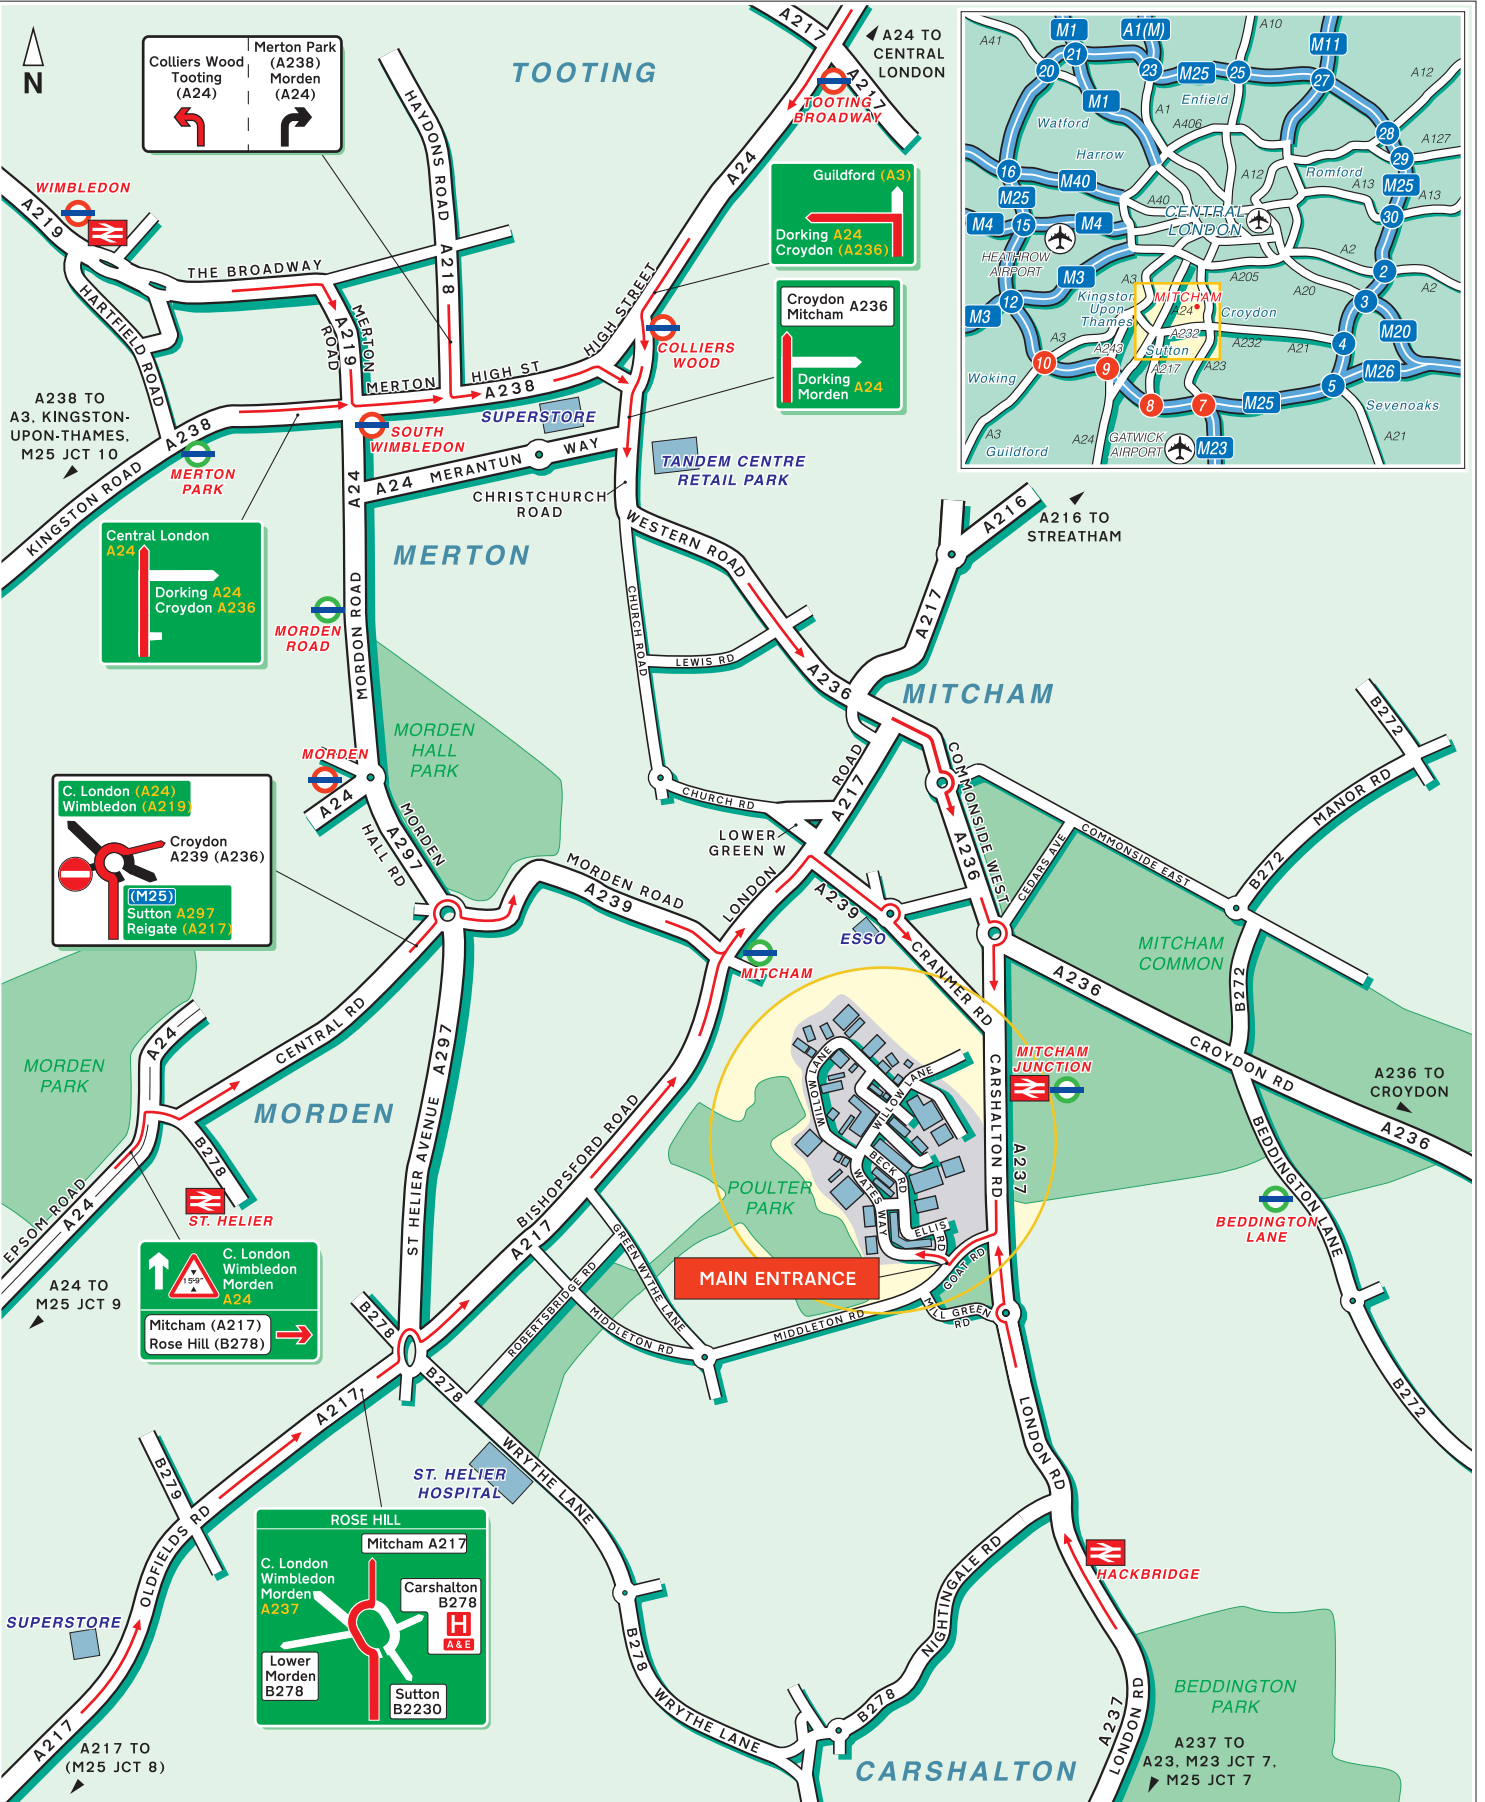

Driving Map

Public Transport

Mitcham Junction Station
 Approximately 5-10 minutes walk. For information on train operators and times phone National Rail Enquiries on 0845 7484950.

Mitcham Junction Station
 Approximately 5-10 minutes walk.

Gatwick Airport
 Approximately 35 minutes drive away.

Heathrow Airport
 Approximately 45 minutes drive away.

Public Transport

By Tram

Mitcham Junction Station
Approximately 5-10 minutes walk. For information on train operators and times phone National Rail Enquiries on 0845 7484950.

By Rail

Mitcham Junction Station
Approximately 5-10 minutes walk.

By Air

Gatwick Airport
Approximately 35 minutes drive away.
Heathrow Airport
Approximately 45 minutes drive away.

B&D CLAYS & CHEMICALS LTD
10 WANDLE WAY,
WILLOW LANE TRADING ESTATE,
MITCHAM, SURREY, CR44NB
Tel: 020 8685 9500