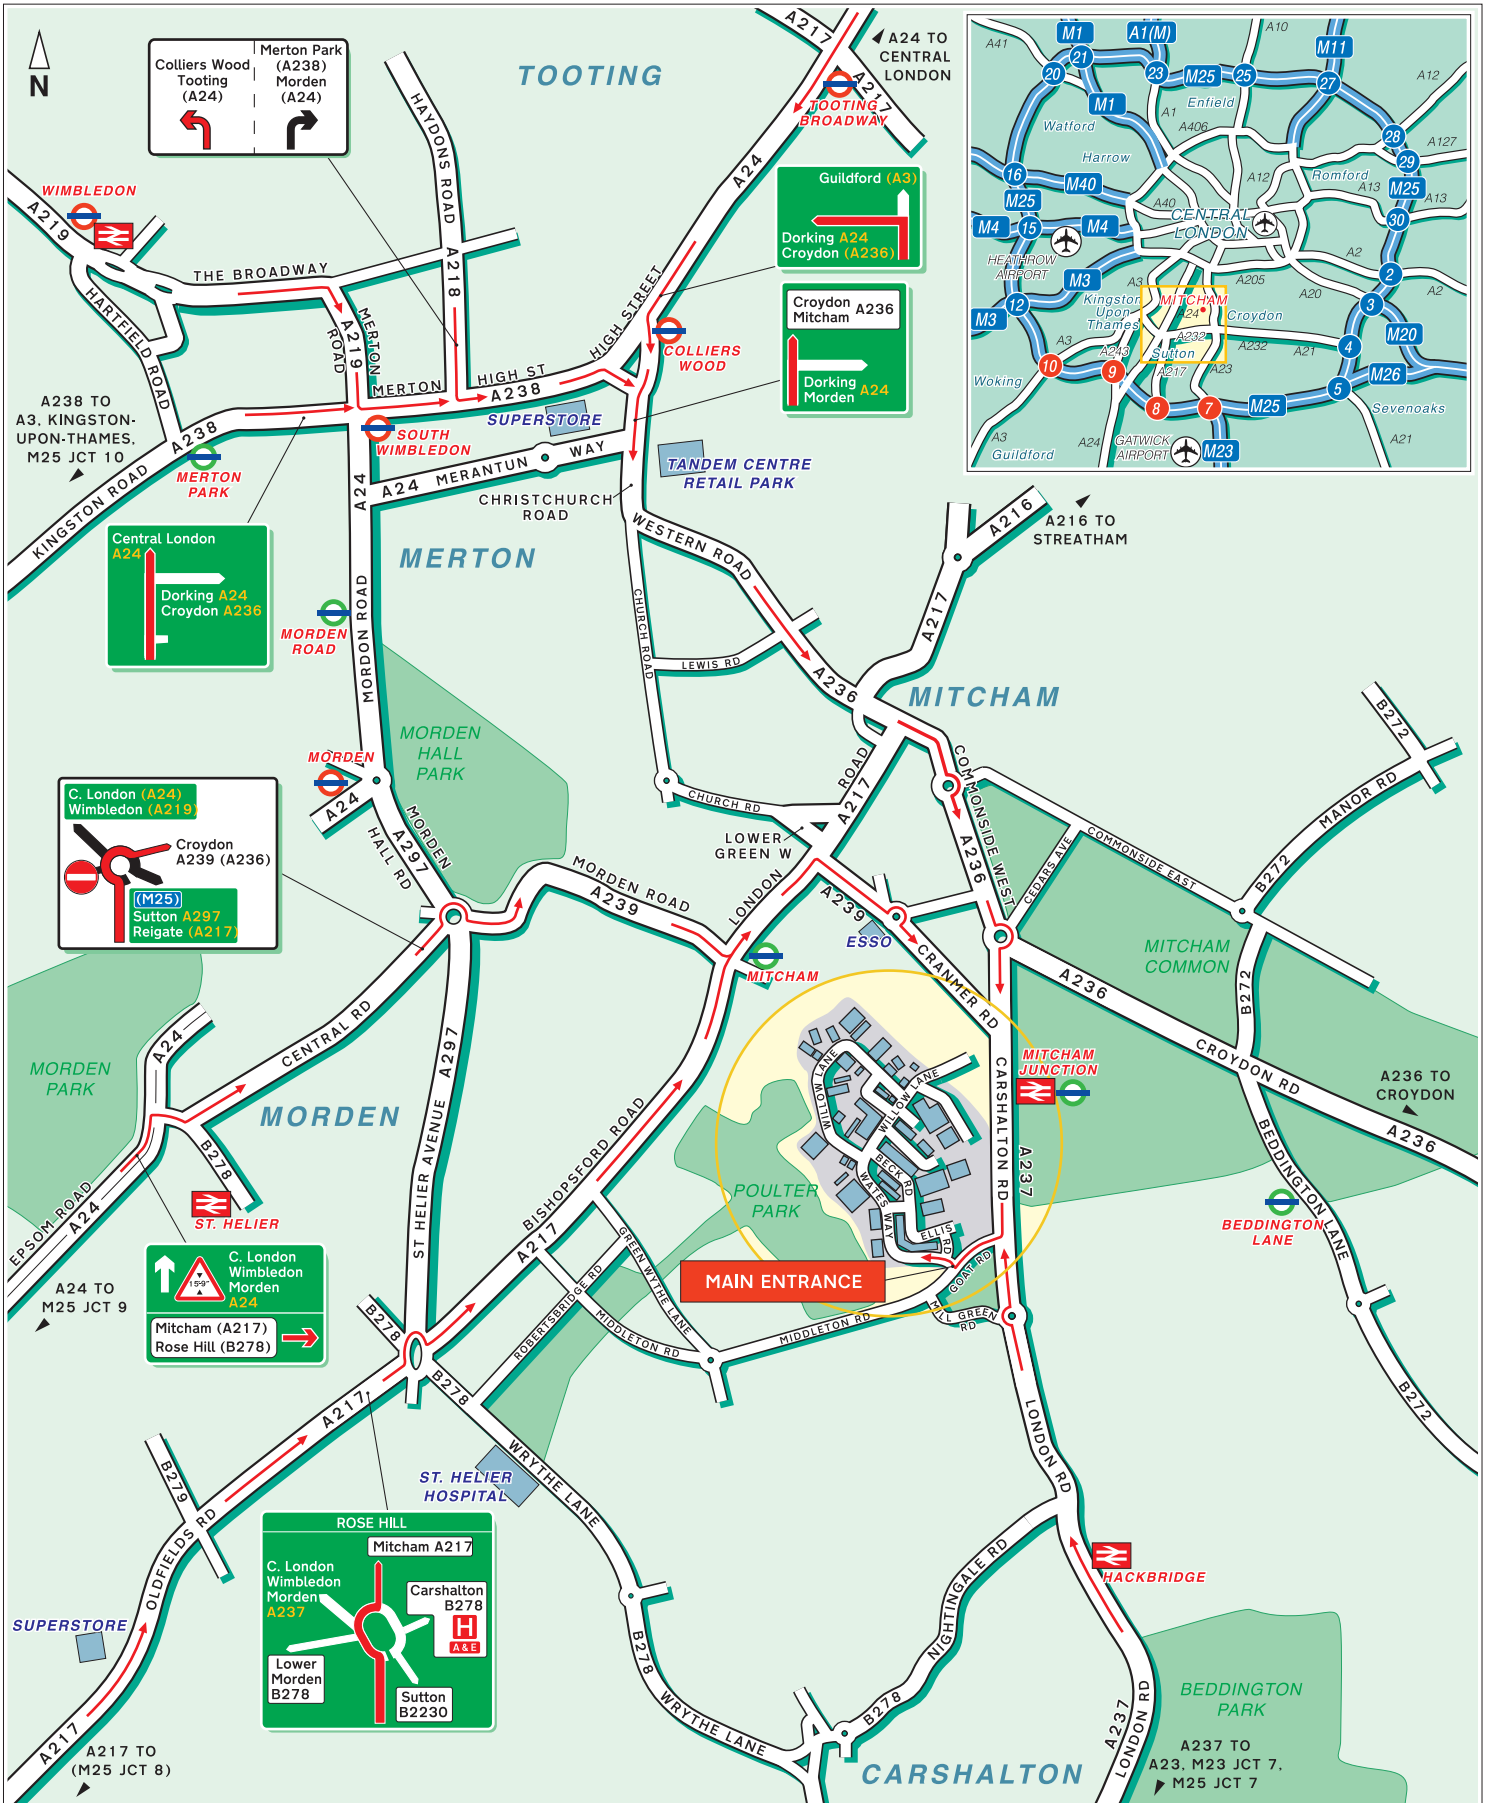

Astrum Wine Cellars
 Unit 7 - Falcon Business Centre
 Willow Lane Industrial Estate
 14 Wandle Way
 Mitcham CR4 4FG

Public Transport

By Tram

Mitcham Junction Station
 Approximately 5-10 minutes walk. For information on train operators and times phone National Rail Enquiries on 0845 7484950.

By Rail

Mitcham Junction Station
 Approximately 5-10 minutes walk.

By Air

Gatwick Airport
 Approximately 35 minutes drive away.
Heathrow Airport
 Approximately 45 minutes drive away.

Public Transport

By Tram

Mitcham Junction Station
 Approximately 5-10 minutes walk. For information on train operators and times phone National Rail Enquiries on 0845 7484950.

By Rail

Mitcham Junction Station
 Approximately 5-10 minutes walk.

By Air

Gatwick Airport
 Approximately 35 minutes drive away.
Heathrow Airport
 Approximately 45 minutes drive away.

Astrum Wine Cellars
 Unit 7 - Falcon Business Centre
 Willow Lane Industrial Estate
 14 Wandle Way
 Mitcham CR4 4FG