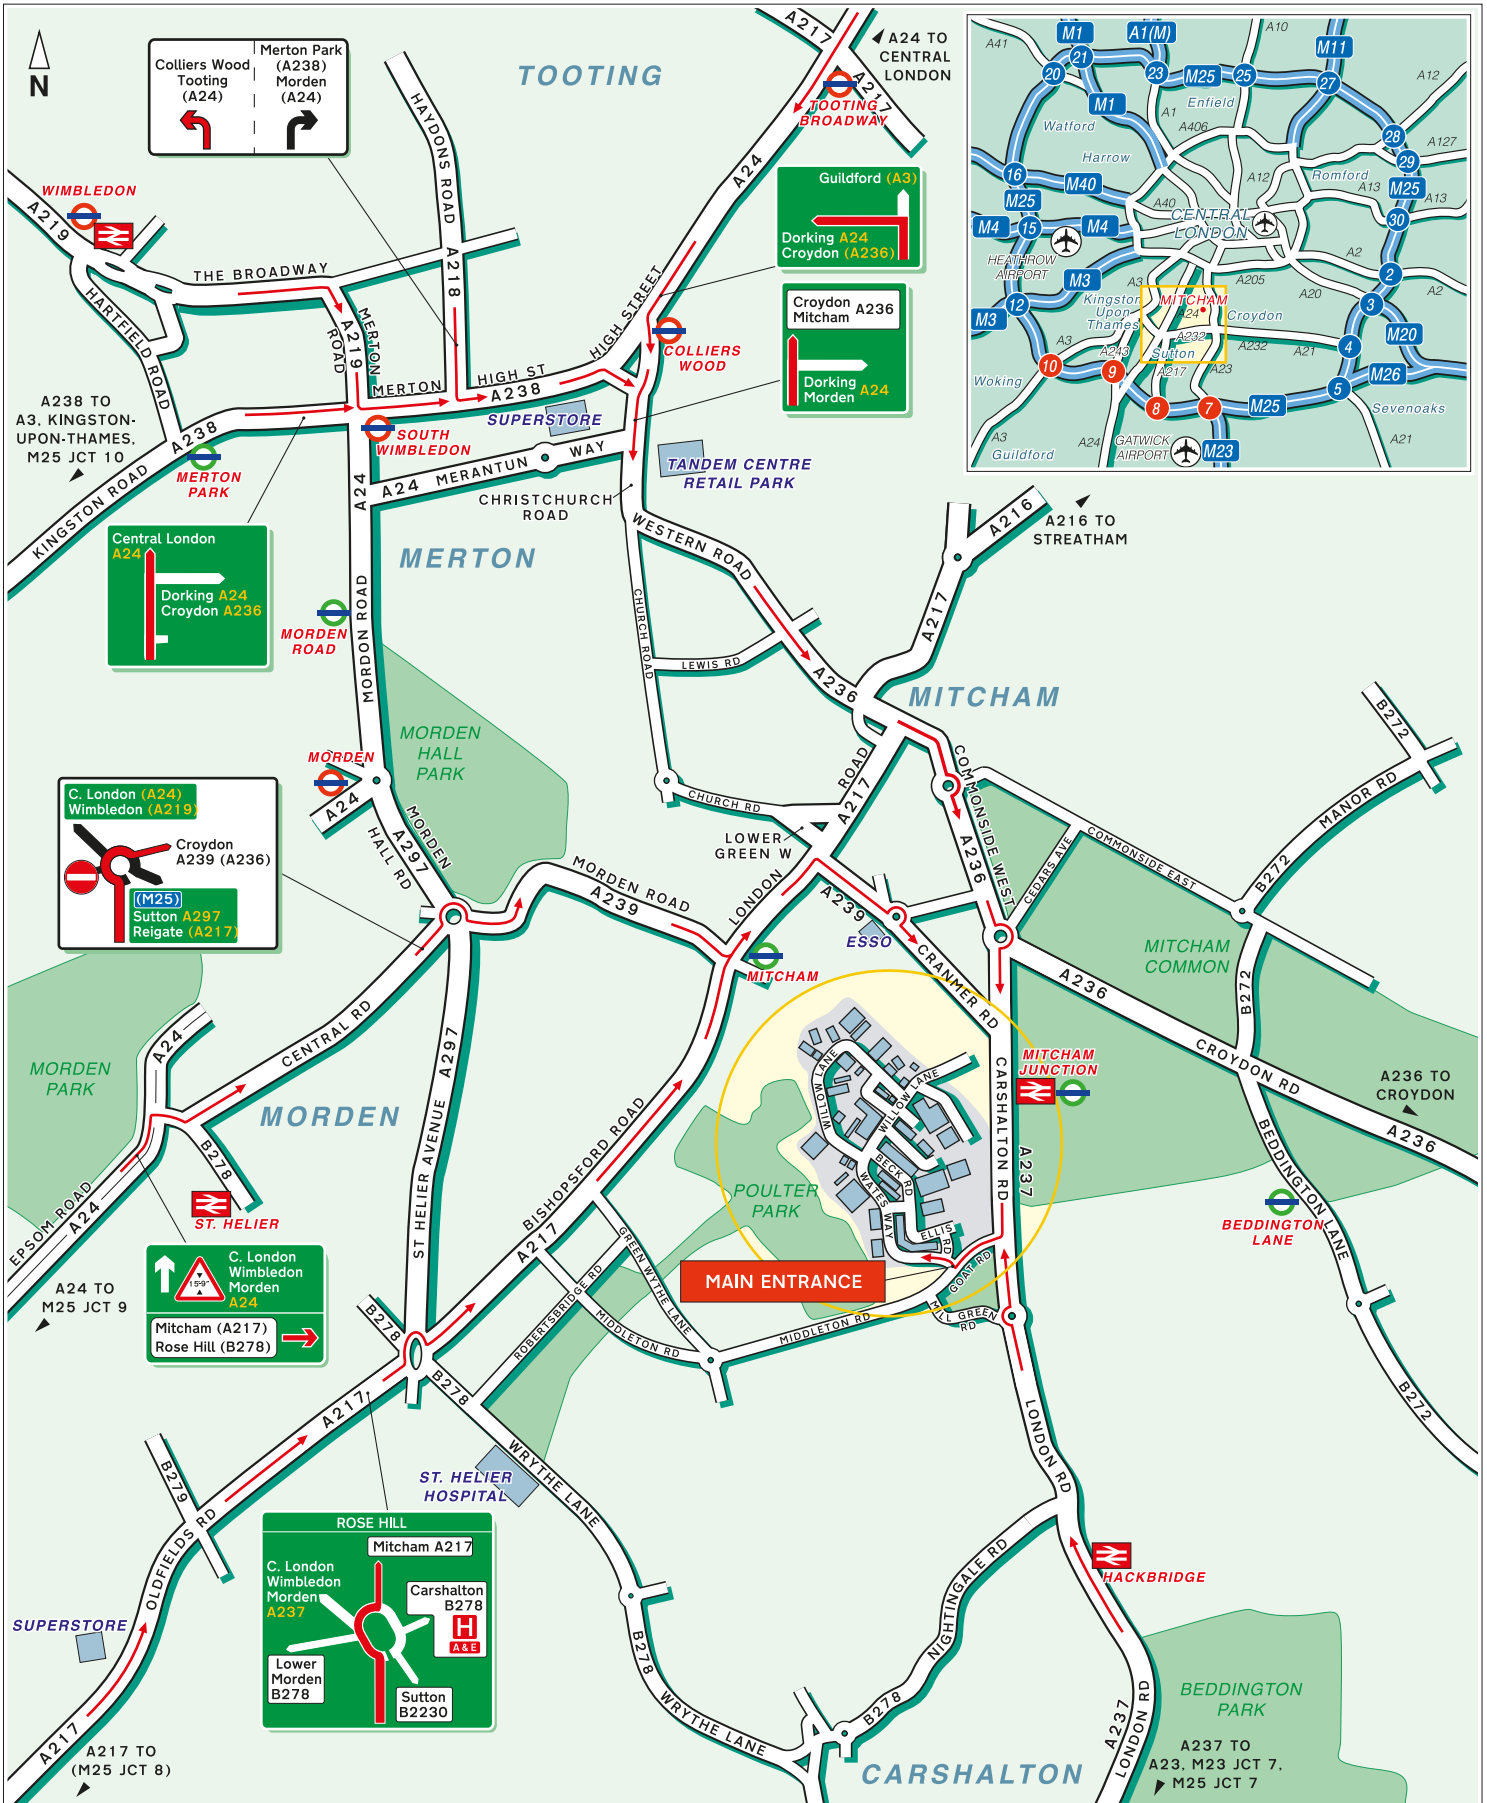

Public Transport

By Tram

Mitcham Junction Station

Approximately 5-10 minutes walk. For information on train operators and times phone National Rail Enquiries on 0845 7484950.

By Rail

Mitcham Junction Station

Approximately 5-10 minutes walk.

By Air

Gatwick Airport

Approximately 35 minutes drive away.

Heathrow Airport

Approximately 45 minutes drive away.

SPS Timber Windows
23 Wates Way
Mitcham
CR4 4HR

Tel: 020 8640 5035

By Rail
Mitcham Junction Station
Approximately 5-10 minutes walk.

By Air
Gatwick Airport
Approximately 35 minutes drive away.
Heathrow Airport
Approximately 45 minutes drive away.