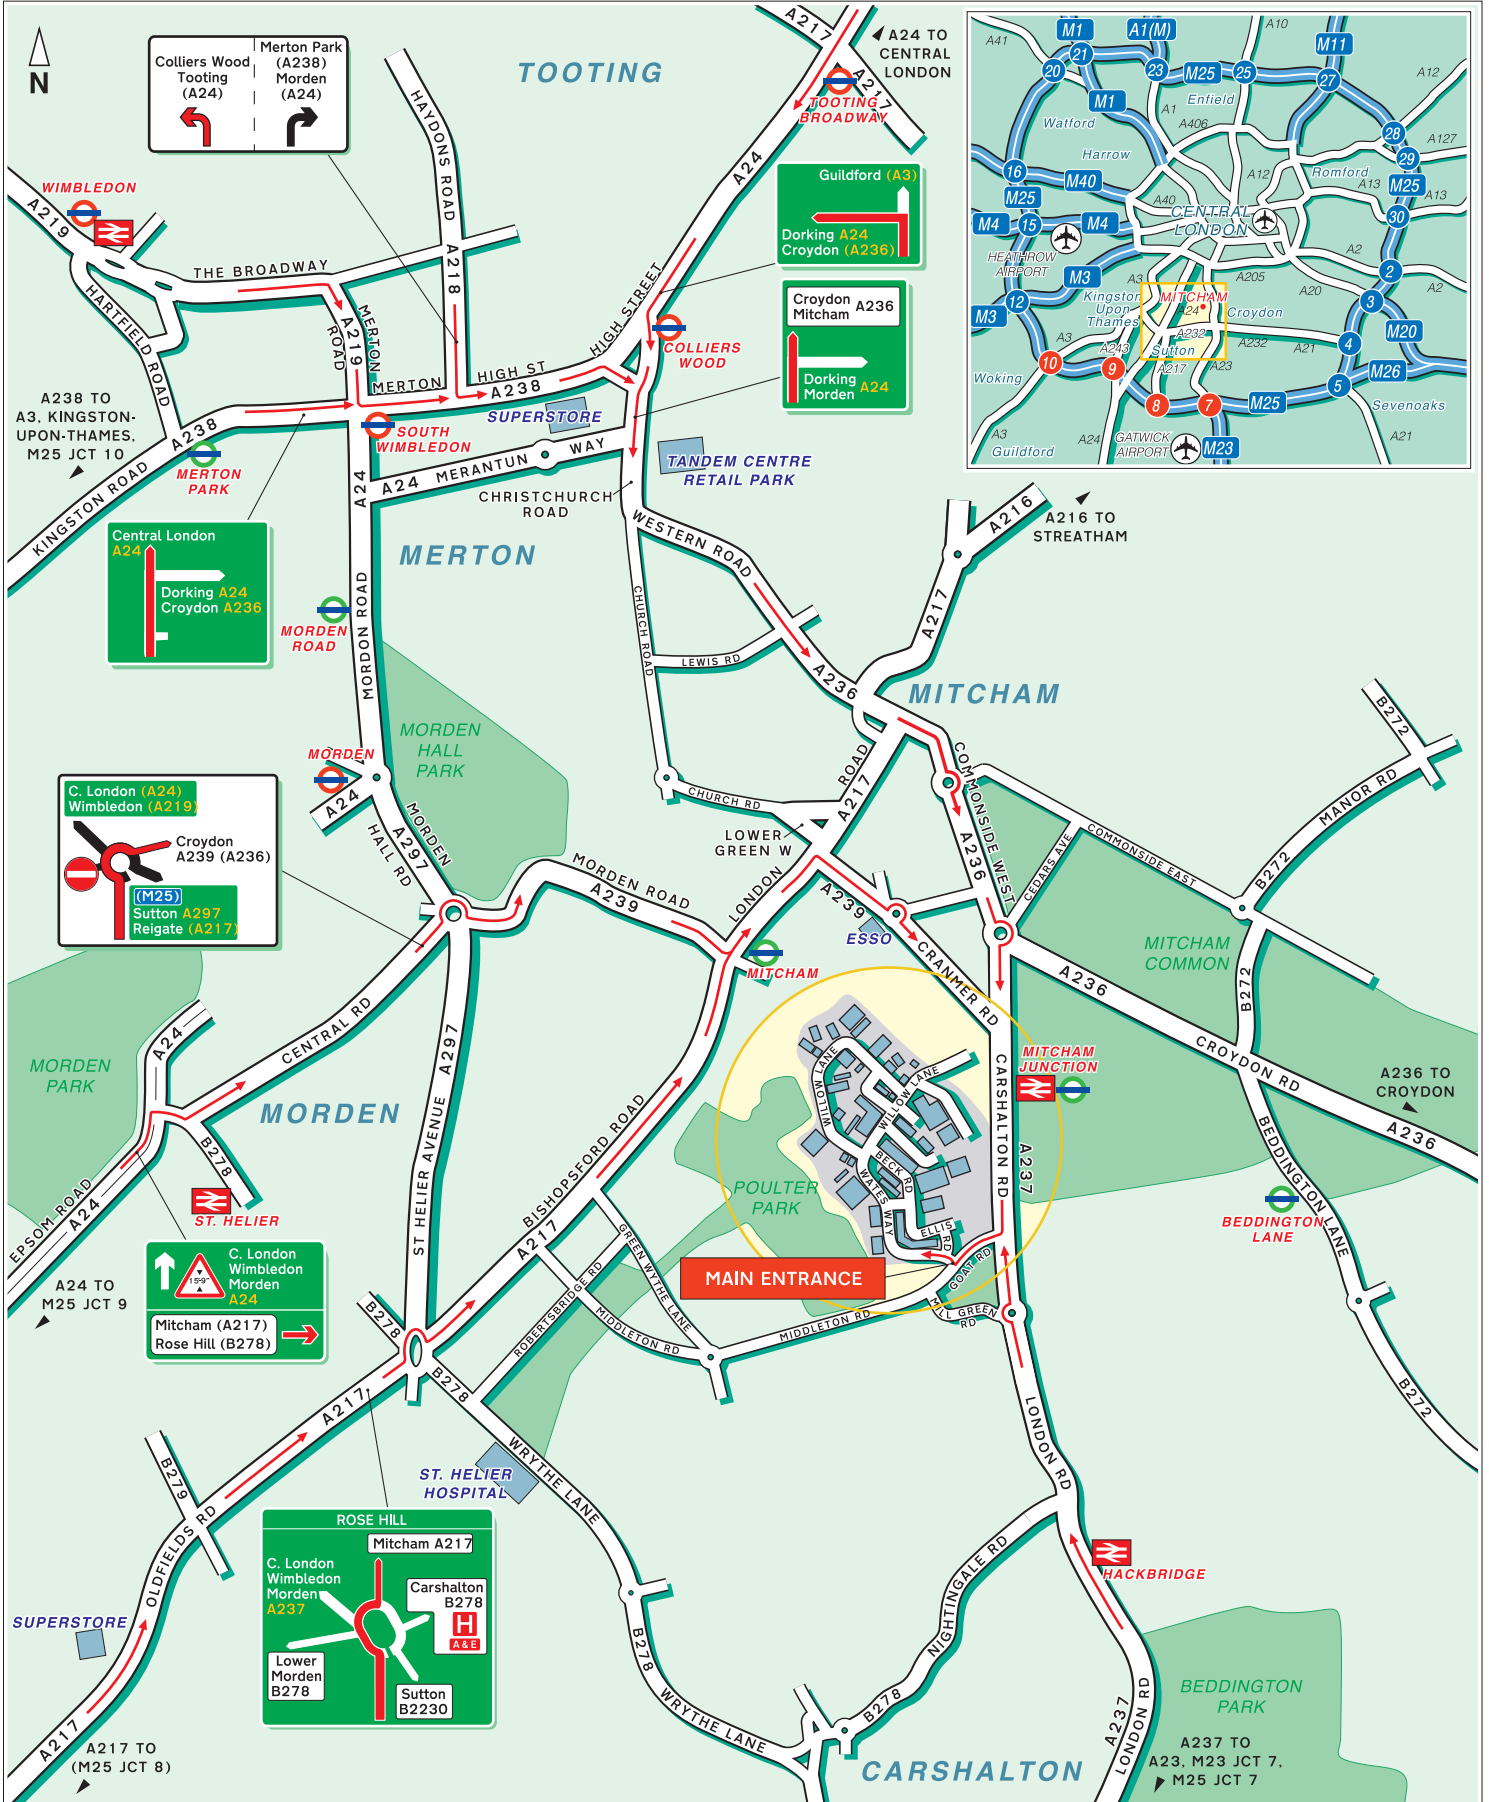

Public Transport

By Tram
Mitcham Junction Station
Approximately 5-10 minutes walk. For information on train operators and times phone National Rail Enquiries on 0845 7484950.

By Rail
Mitcham Junction Station
Approximately 5-10 minutes walk.

By Air
Gatwick Airport
Approximately 35 minutes drive away.
Heathrow Airport
Approximately 45 minutes drive away.

AQUATREAT CHEMICAL PRODUCTS
Stanley House
9 Bunting Close
Mitcham CR4 4ND

Tel: 020 8401 8391

AQUATREAT CHEMICAL PRODUCTS
Stanley House
9 Bunting Close
Mitcham CR4 4ND

Tel: 020 8401 8391

Public Transport

 **By Tram**

Mitcham Junction Station
Approximately 5-10 minutes walk. For information on train operators and times phone National Rail Enquiries on 0845 7484950.

 **By Rail**

Mitcham Junction Station
Approximately 5-10 minutes walk.

 **By Air**

Gatwick Airport
Approximately 35 minutes drive away.
Heathrow Airport
Approximately 45 minutes drive away.