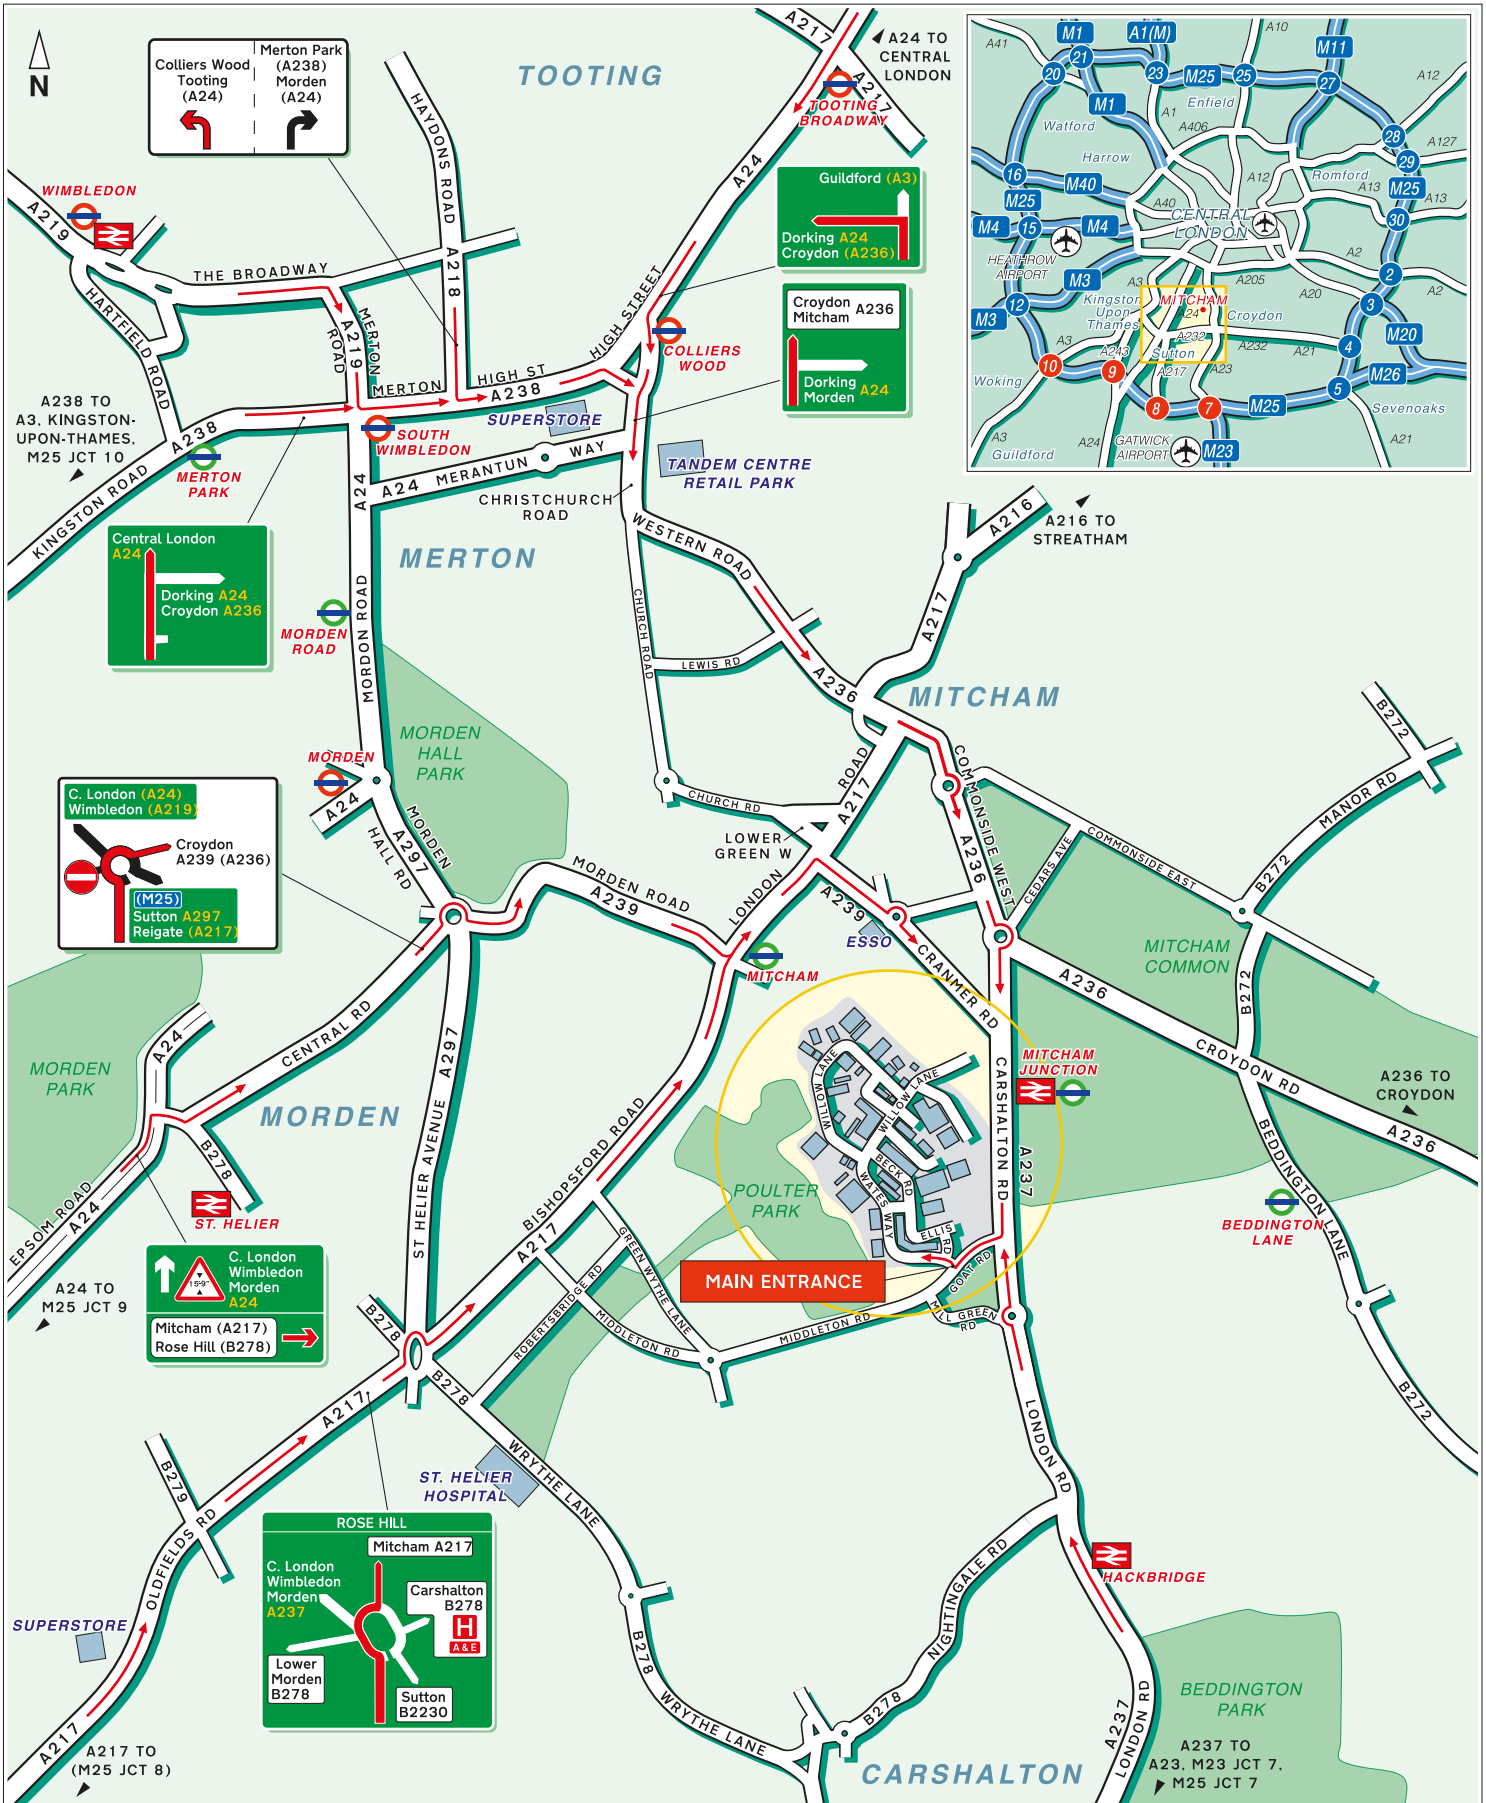

The Brainbox Academy Ltd
Connect House
21a Willow Lane
Mitcham CR4 4NA
Tel: 0208 288 4350

Driving Map

Public Transport

By Tram

Mitcham Junction Station
Approximately 5-10 minutes walk. For information on train operators and times phone National Rail Enquiries on 0845 7484950.

By Rail

Mitcham Junction Station
Approximately 5-10 minutes walk.

By Air

Gatwick Airport
Approximately 35 minutes drive away.
Heathrow Airport
Approximately 45 minutes drive away.

The Brainbox Academy Ltd
Connect House
21a Willow Lane
Mitcham CR4 4NA
Tel: 0208 288 4350

Estate Map

Public Transport

 **By Tram**

Mitcham Junction Station
Approximately 5-10 minutes walk. For information on train operators and times phone National Rail Enquiries on 0845 7484950.

 **By Rail**

Mitcham Junction Station
Approximately 5-10 minutes walk.

 **By Air**

Gatwick Airport
Approximately 35 minutes drive away.
Heathrow Airport
Approximately 45 minutes drive away.