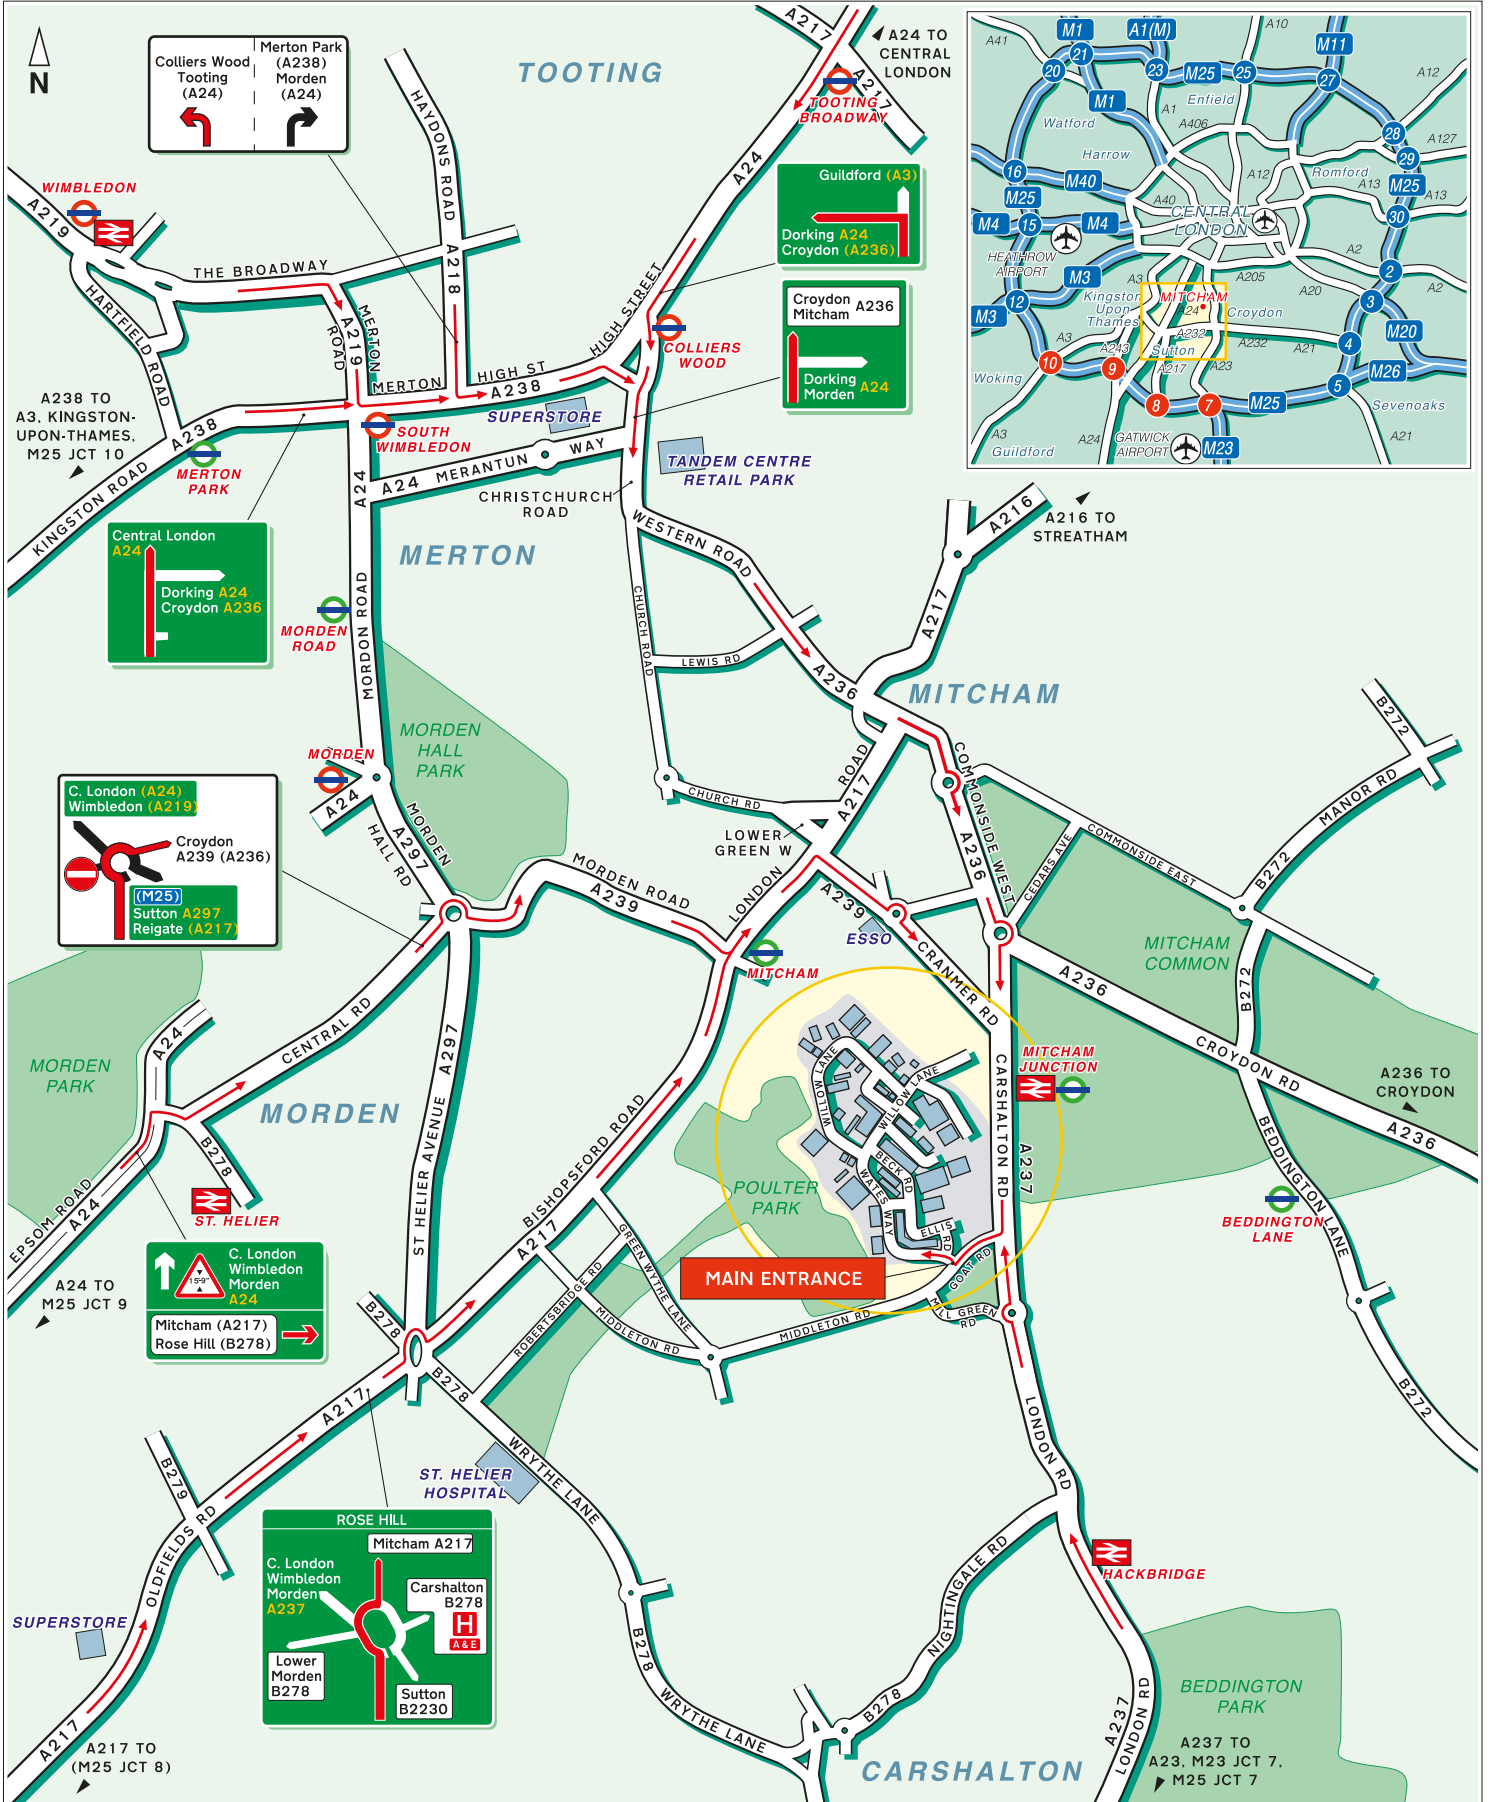

 **By Rail**

Mitcham Junction Station
Approximately 5-10 minutes walk.

 **By Air**

Gatwick Airport
Approximately 35 minutes drive away.
Heathrow Airport
Approximately 45 minutes drive away.

Public Transport

By Tram
Mitcham Junction Station
Approximately 5-10 minutes walk. For information on train operators and times phone National Rail Enquiries on 0845 7484950.

By Rail
Mitcham Junction Station
Approximately 5-10 minutes walk.