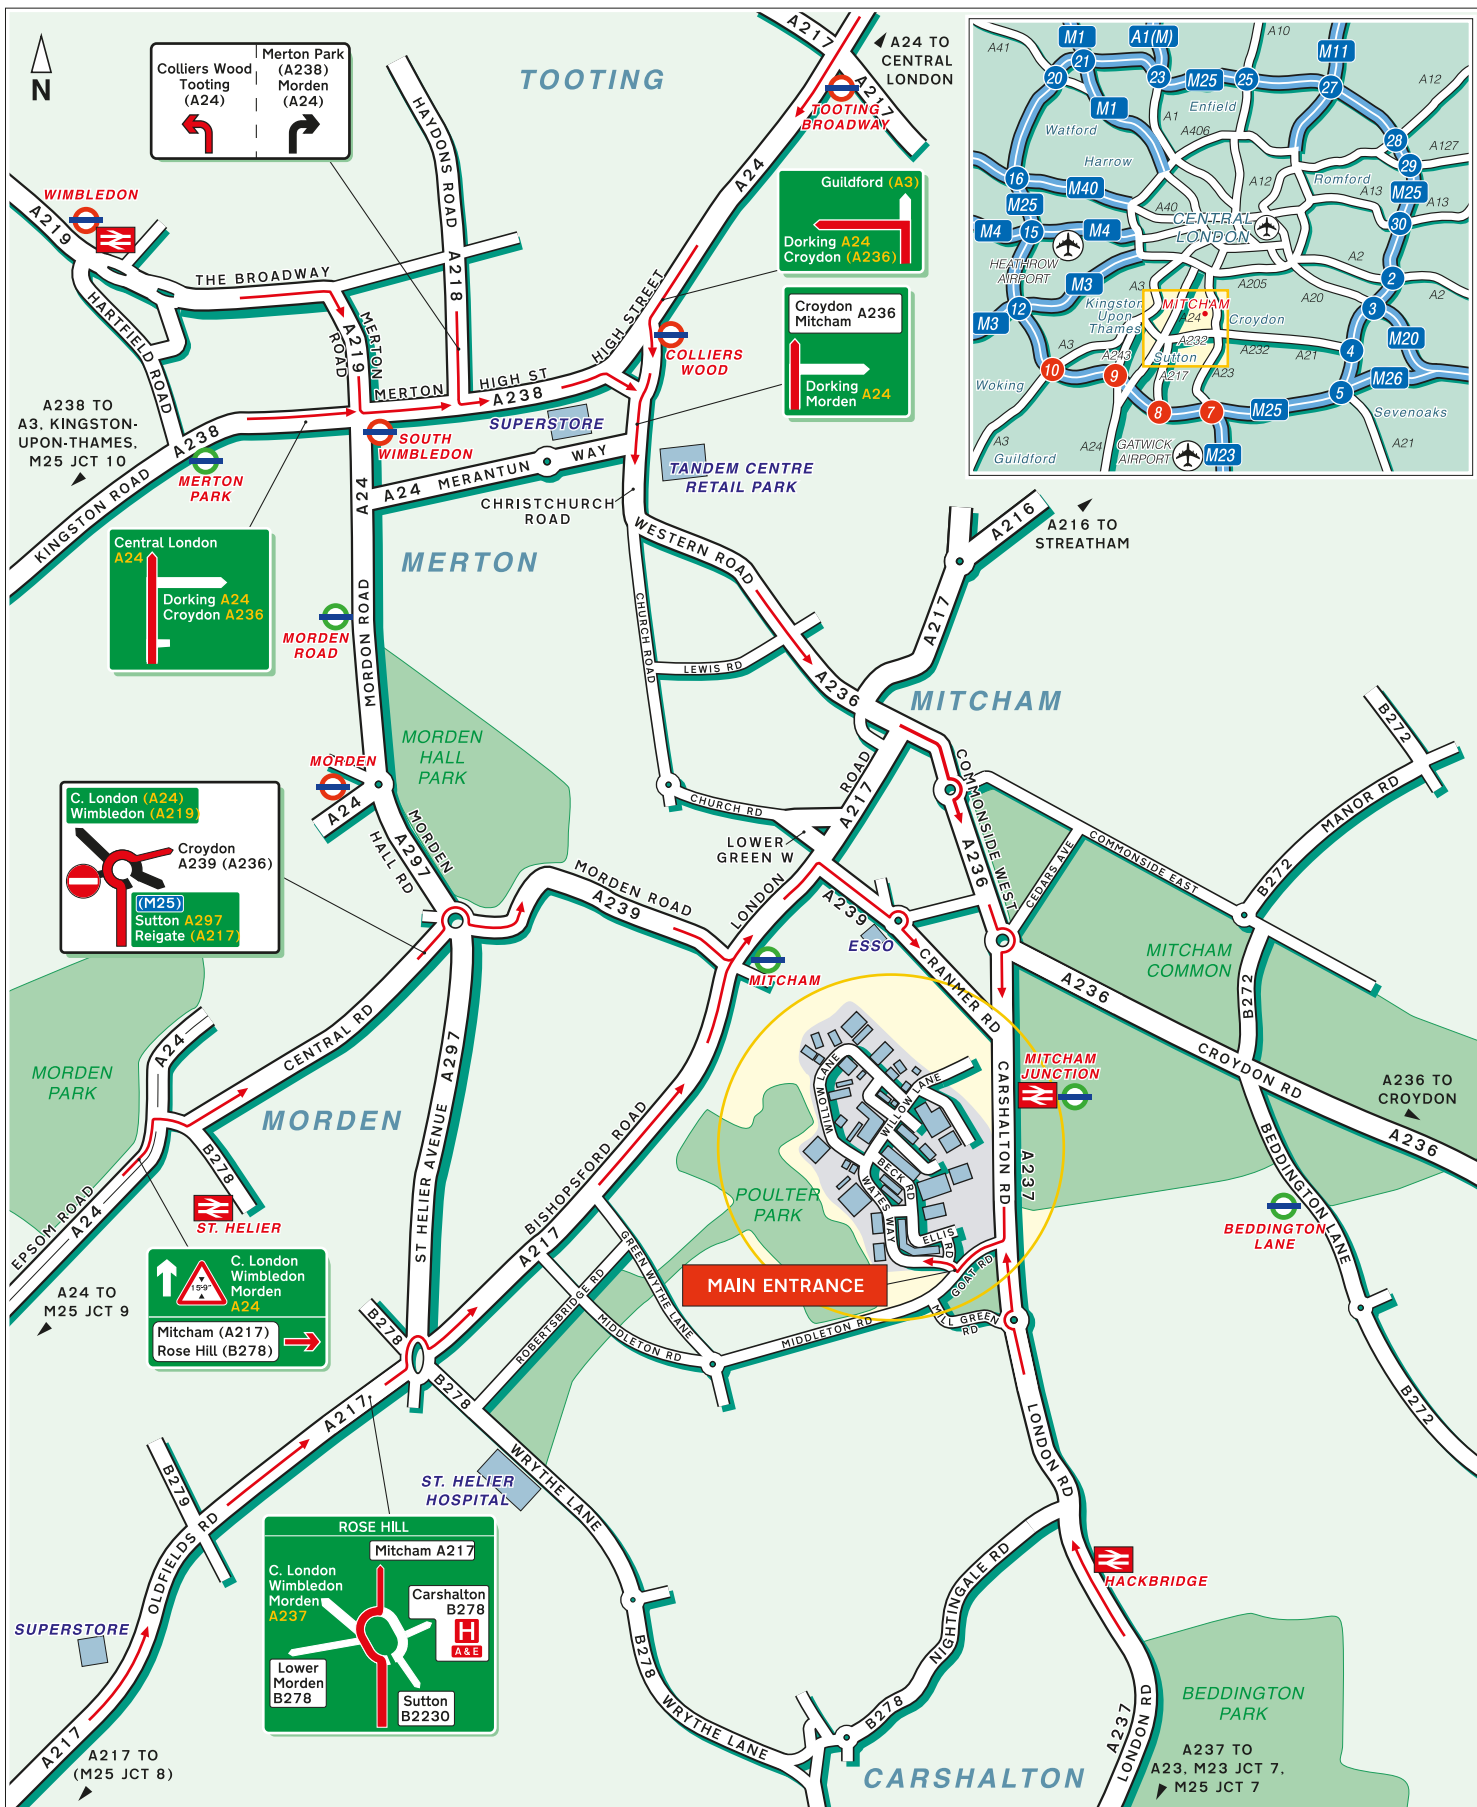

Driving Map

Fahey Roofing Ltd
 Unit 4A, Connaught Business Centre
 22 Willow Lane
 Mitcham
 Surrey CR4 4NA

Tel: 020 8685 9500

Public Transport

By Tram
Mitcham Junction Station
 Approximately 5-10 minutes walk. For information on train operators and times phone National Rail Enquiries on 0845 7484950.

By Rail
Mitcham Junction Station
 Approximately 5-10 minutes walk.

By Air
Gatwick Airport
 Approximately 35 minutes drive away.
Heathrow Airport
 Approximately 45 minutes drive away.

Estate Map

Fahey Roofing Ltd
 Unit 4A, Connaught Business Centre
 22 Willow Lane
 Mitcham
 Surrey CR4 4NA

Tel: 020 8685 9500

Public Transport

By Tram
Mitcham Junction Station
 Approximately 5-10 minutes walk. For information on train operators and times phone National Rail Enquiries on 0845 7484950.

By Rail
Mitcham Junction Station
 Approximately 5-10 minutes walk.

By Air
Gatwick Airport
 Approximately 35 minutes drive away.
Heathrow Airport
 Approximately 45 minutes drive away.