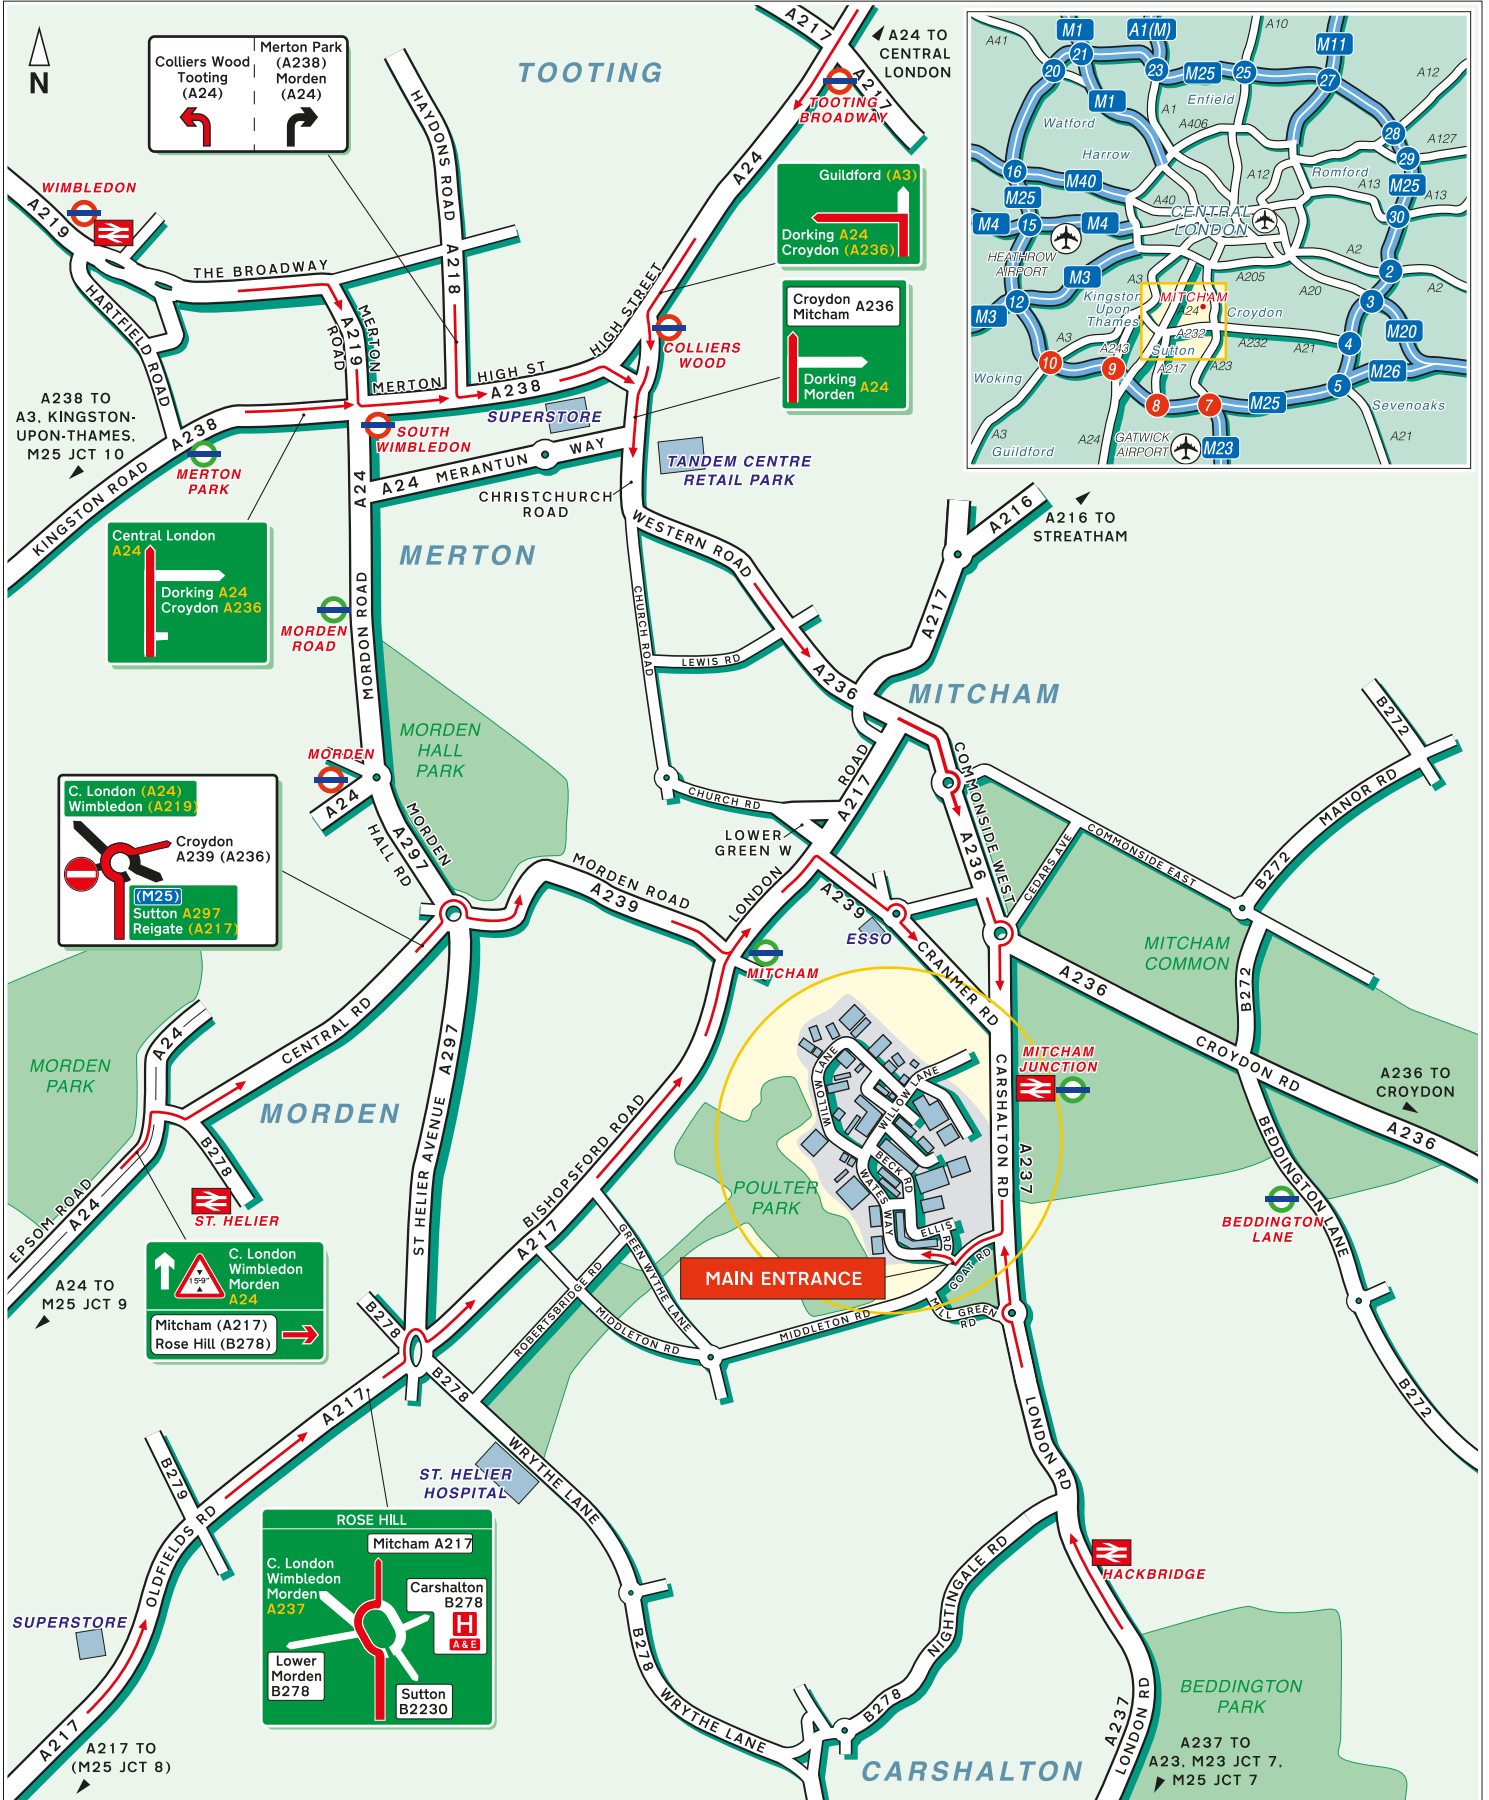

The Data Imaging & Archiving Company
25 Wates Way
Mitcham
CR4 4HR
Tel: 020 8542 5151

Public Transport

By Tram
Mitcham Junction Station
Approximately 5-10 minutes walk. For information on train operators and times phone National Rail Enquiries on 0845 7484950.

By Rail
Mitcham Junction Station
Approximately 5-10 minutes walk.

By Air
Gatwick Airport
Approximately 35 minutes drive away.
Heathrow Airport
Approximately 45 minutes drive away.

Estate Map

Public Transport

By Tram
Mitcham Junction Station
Approximately 5-10 minutes walk. For information on train operators and times phone National Rail Enquiries on 0845 7484950.

By Rail
Mitcham Junction Station
Approximately 5-10 minutes walk.

By Air
Gatwick Airport
Approximately 35 minutes drive away.
Heathrow Airport
Approximately 45 minutes drive away.

The Data Imaging & Archiving Company
25 Wates Way
Mitcham
CR4 4HR
Tel: 020 8542 5151