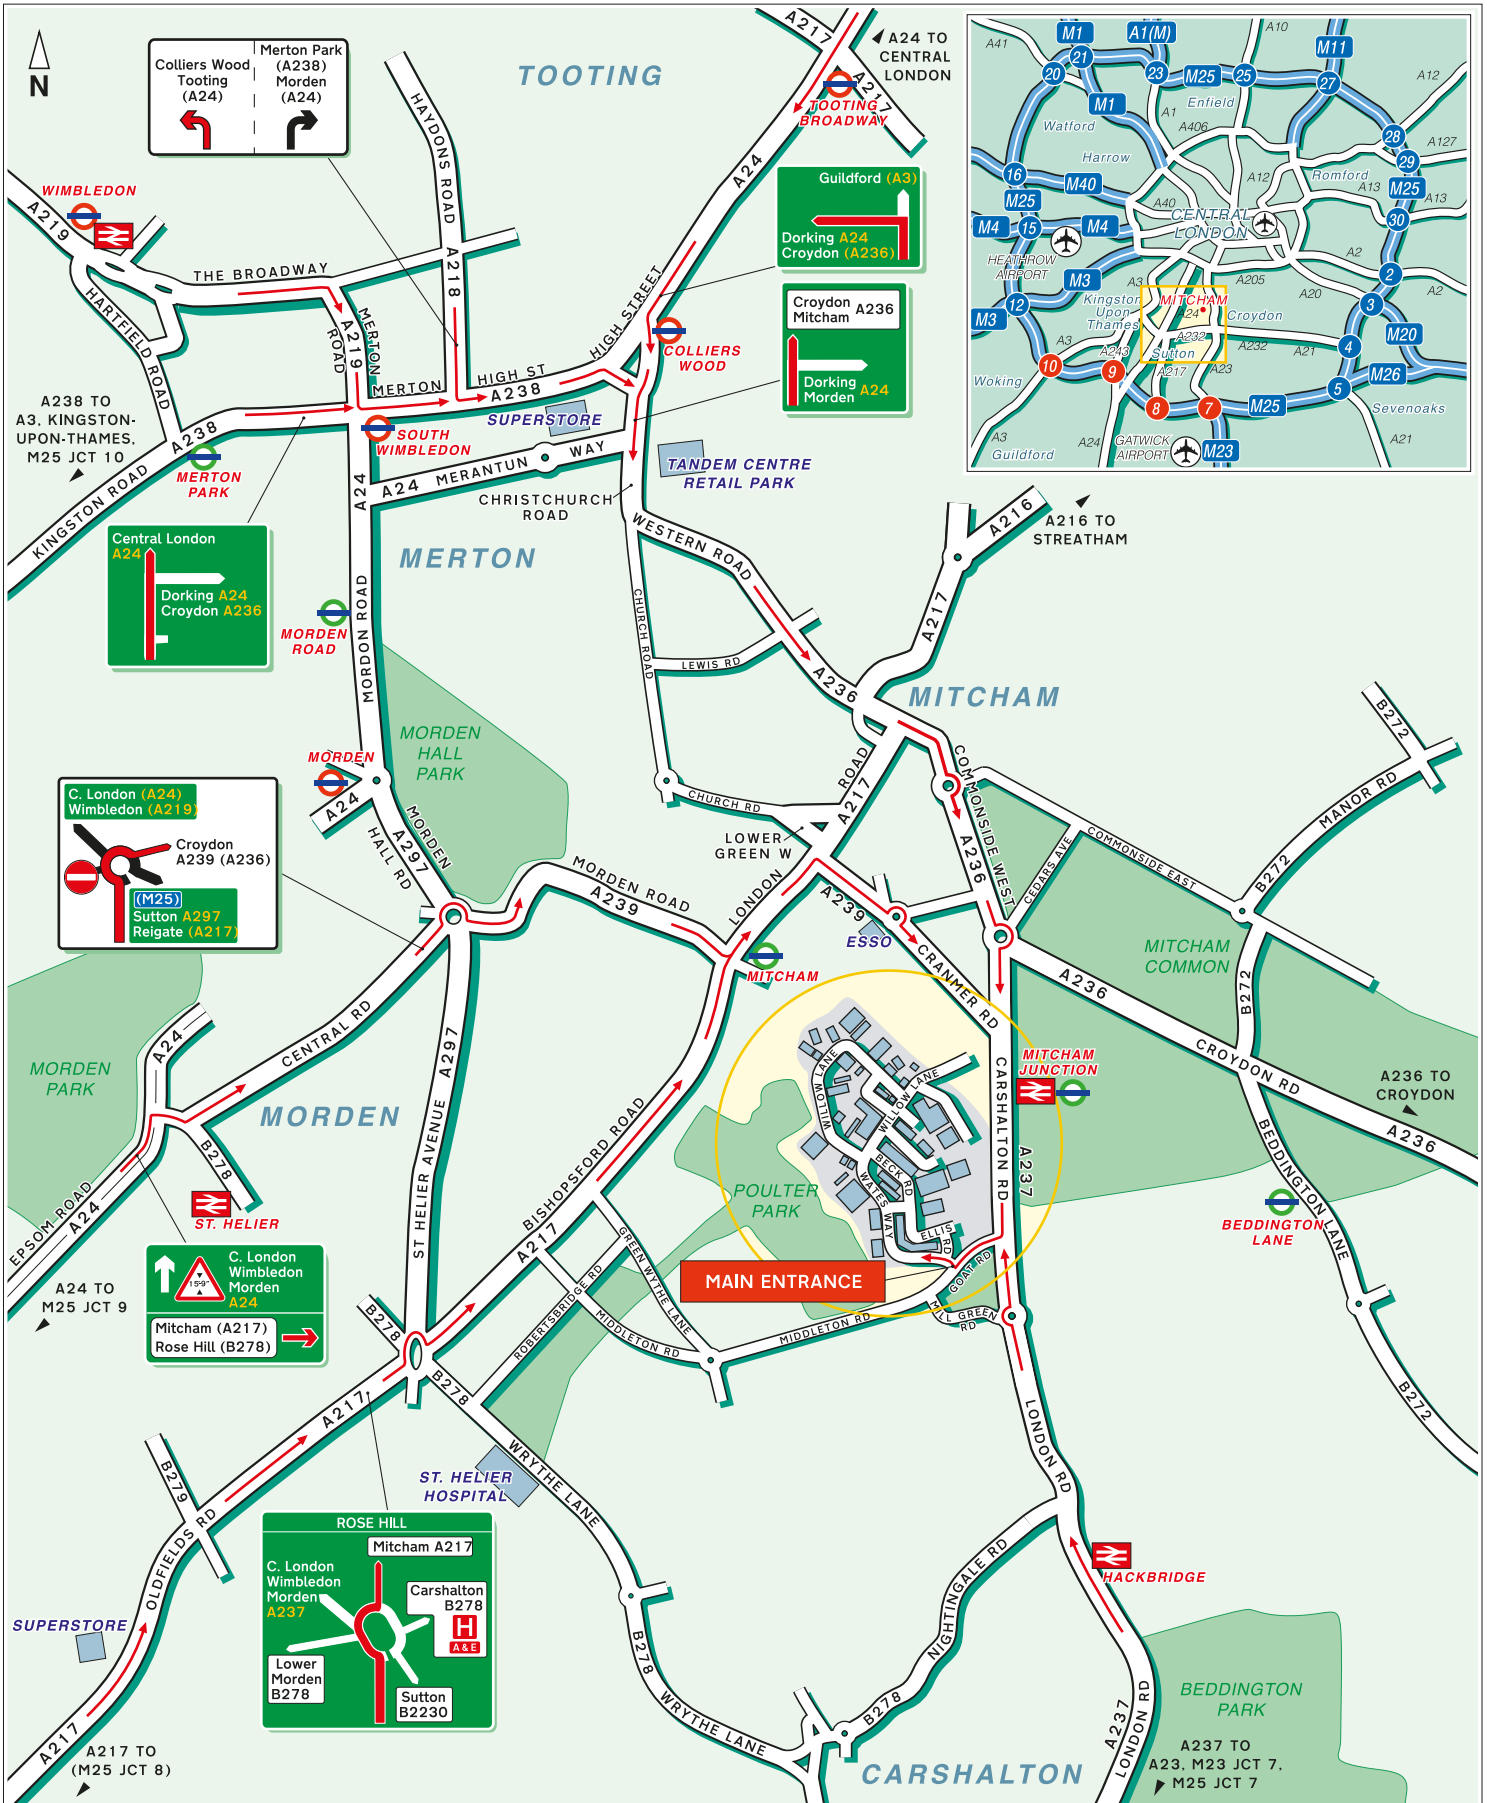

## Public Transport

DT Moving  
49 Wates Way  
Mitcham  
CR4 4HR  
Tel: 020 7622 4393

 **By Tram**

**Mitcham Junction Station**  
Approximately 5-10 minutes walk. For information on train operators and times phone National Rail Enquiries on 0845 7484950.

 **By Rail**

**Mitcham Junction Station**  
Approximately 5-10 minutes walk.

 **By Air**

**Gatwick Airport**  
Approximately 35 minutes drive away.  
**Heathrow Airport**  
Approximately 45 minutes drive away.

## Public Transport

**By Tram**  
**Mitcham Junction Station**  
Approximately 5-10 minutes walk. For information on train operators and times phone National Rail Enquiries on 0845 7484950.

**By Rail**  
**Mitcham Junction Station**  
Approximately 5-10 minutes walk.

**By Air**  
**Gatwick Airport**  
Approximately 35 minutes drive away.  
**Heathrow Airport**  
Approximately 45 minutes drive away.

DT Moving  
49 Wates Way  
Mitcham  
CR4 4HR  
Tel: 020 7622 4393